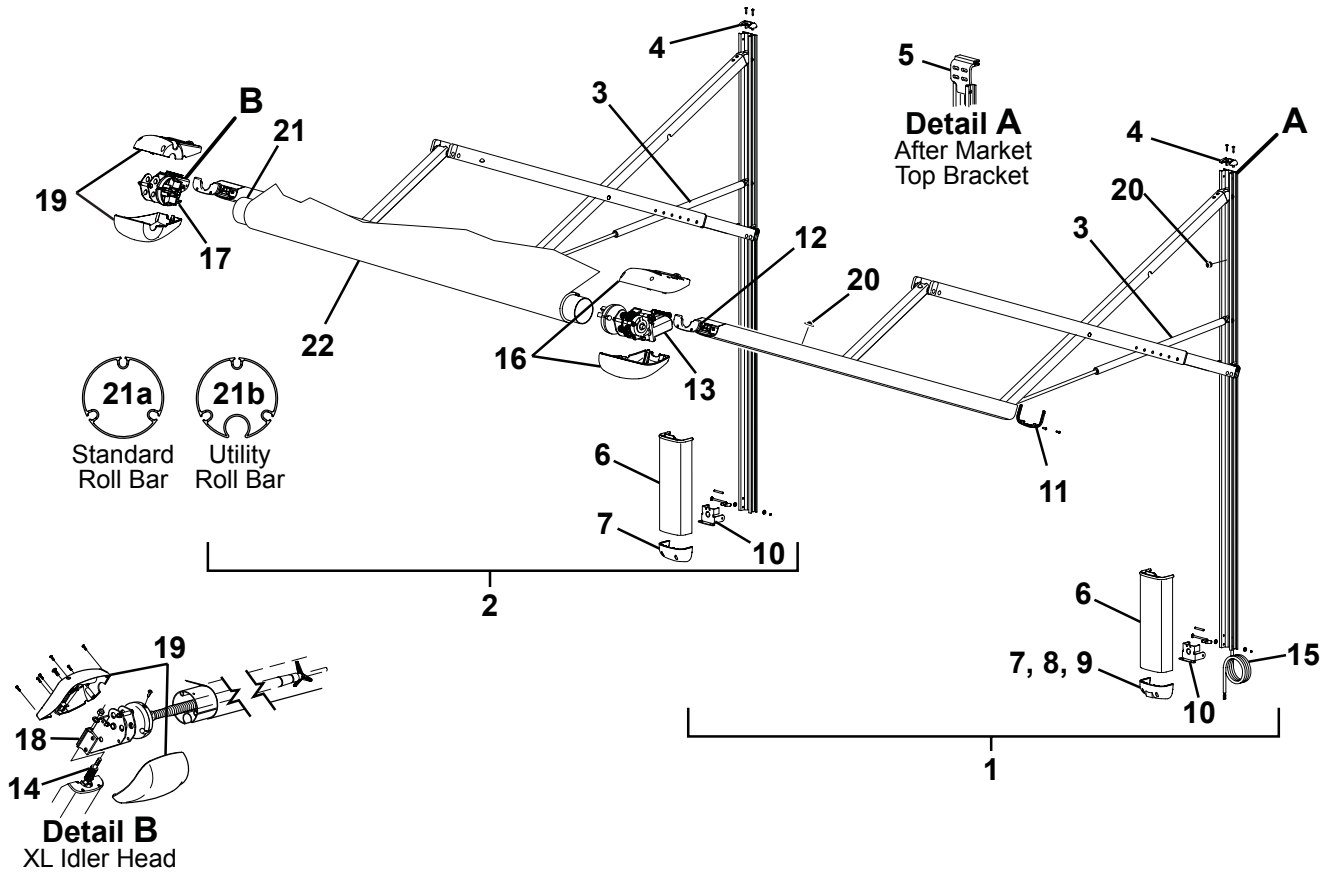

ECLIPSE ILLUSTRATED PARTS LIST