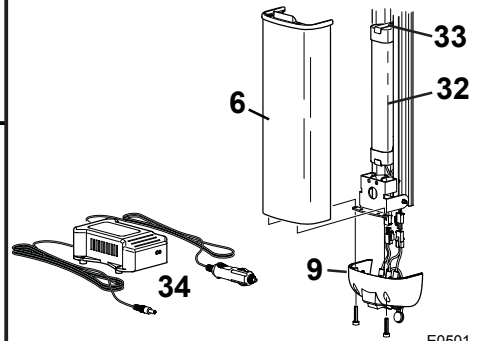

ECLIPSE ILLUSTRATED PARTS LIST

Single Switch Electronics

Battery

Multi-Switch Electronics

**For Windsmart and Direct Response Electronics:
Refer to "ELECTRONIC SYSTEMS AND COMPONENTS"**