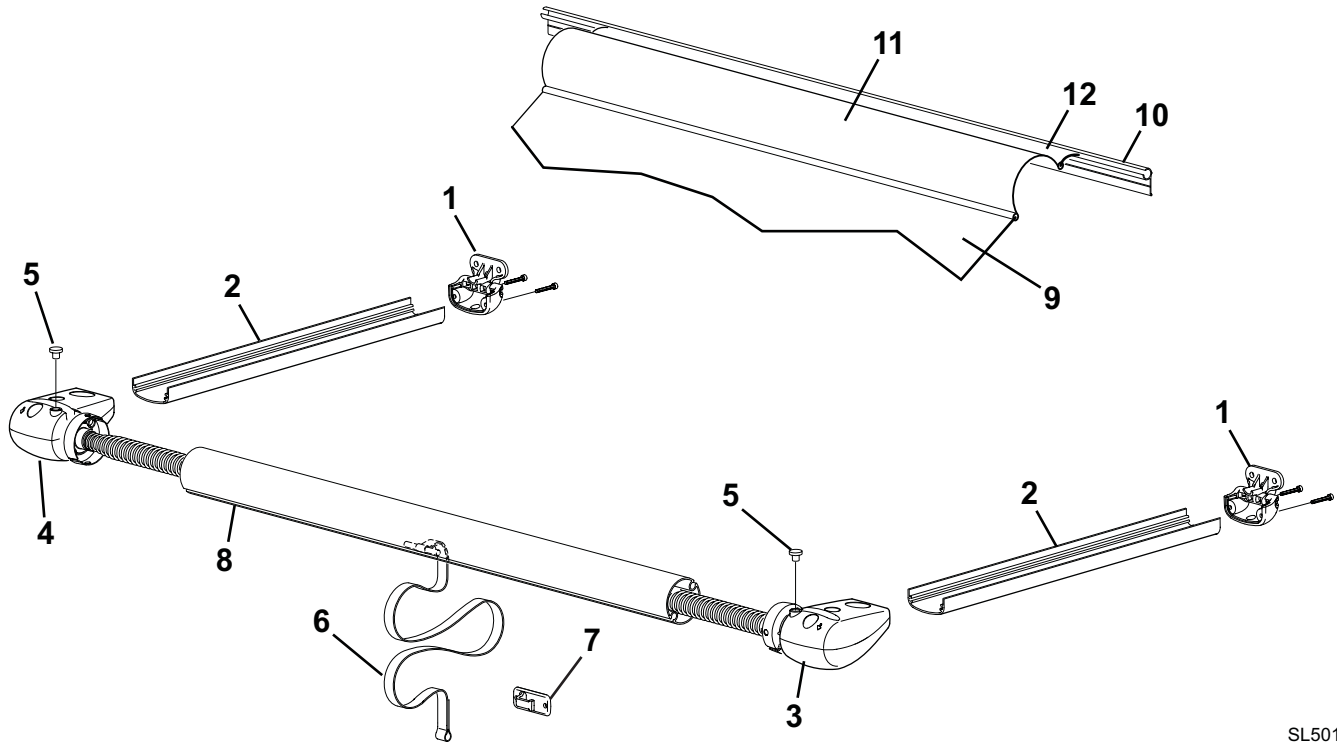

ILLUSTRATED PARTS LIST

SL WINDOW AWNING

SL WINDOW AWNING ILLUSTRATED PARTS LIST

SL501

| Item | Part Number | Description | Notes |
|------|----------------|--------------------------|------------------------------|
| 1 | R001181 | Bracket, Arm Mount | |
| 2 | R038124-15XXX | Arm | Standard |
| | R038124--27XXX | Arm | XL |
| 3 | R001182XXX | Head and Spring Assy, RH | 3' - 8' 2 |
| | R001184XXX | Head and Spring Assy, RH | 8'1" 13' 2 |
| | R001172XXX | Head and Spring Assy, RH | 13' 1" - 15' 2 |
| 4 | R001183XXX | Head and Spring Assy, LH | 3' - 8' 2 |
| | R001185XXX | Head and Spring Assy, LH | 8'1" 13' 2 |
| | R001171XXX | Head and Spring Assy, LH | 13' 1" - 15' 2 |
| 5 | R047042-001 | Bumper | |
| 6 | R022406-028 | Pull Strap, 28" | Standard |
| | R022406-043 | Pull Strap, 43" | XL |
| 7 | 901044 | Pull Strap Catch, Black | (2 per pkg) |
| | 901044W | Pull Strap Catch, White | (2 per pkg) |
| 8 | | Roller Tube | See Hardware and Accessories |
| 9 | | Canopy Only | Refer to Canopy Order Form |
| 10 | | Awning Rail | See Hardware and Accessories |
| 11 | R001202XXX-xxx | Uniguard w/Soft Connect | |
| 12 | R001248XXX-xxx | Soft Connect (only) | |
| 13 | R019774-005 | Hardware Pack | White |
| | R019774-006 | Hardware Pack | Black |

- Notes: 1. XXX = Color; xxx = Length
 2. Spring assemblies (items 3, 4) are available in WHT (white) for white arms, BLK (black) for all other colors.