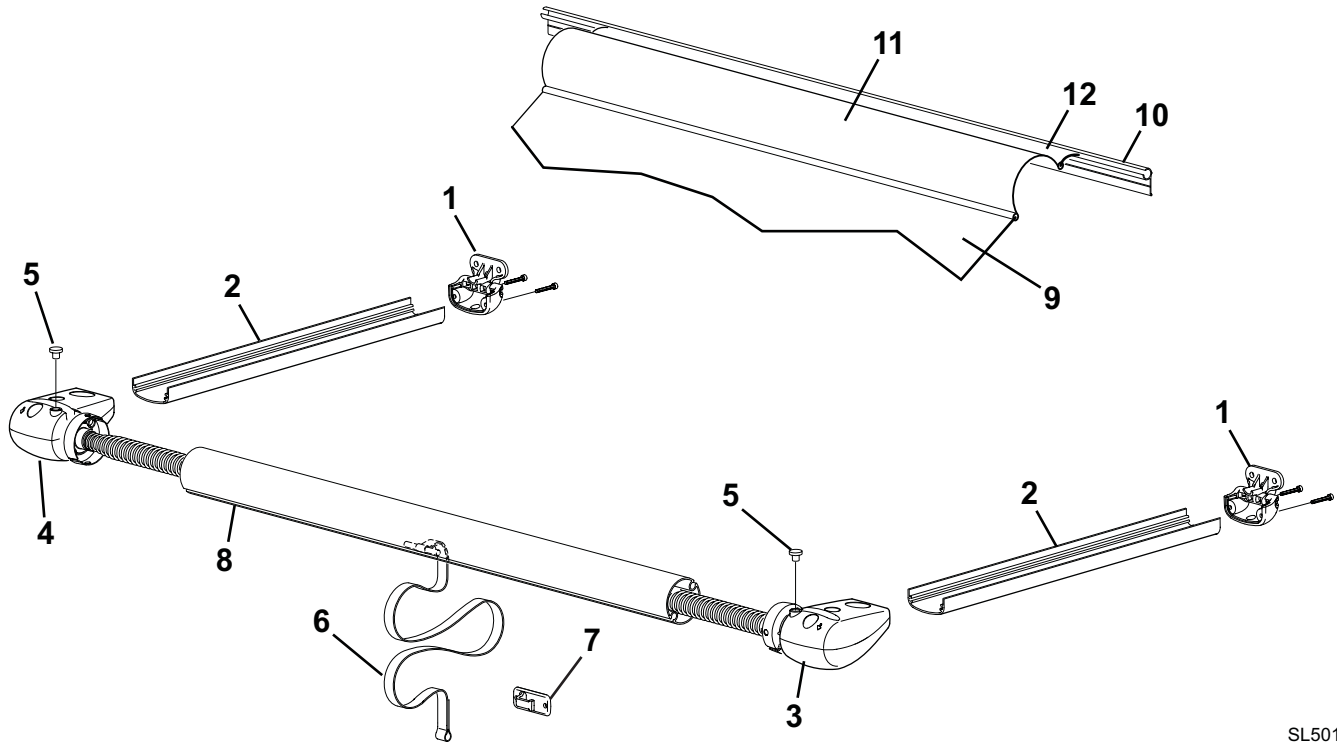

ILLUSTRATED PARTS LIST

SL WINDOW AWNING

SL WINDOW AWNING ILLUSTRATED PARTS LIST

SL501

Item	Part Number	Description	Notes
1	R001181	Bracket, Arm Mount	
2	R038124-15XXX	Arm	Standard
	R038124--27XXX	Arm	XL
3	R001182XXX	Head and Spring Assy, RH	3' - 8' 2
	R001184XXX	Head and Spring Assy, RH	8'1" 13' 2
	R001172XXX	Head and Spring Assy, RH	13' 1" - 15' 2
4	R001183XXX	Head and Spring Assy, LH	3' - 8' 2
	R001185XXX	Head and Spring Assy, LH	8'1" 13' 2
	R001171XXX	Head and Spring Assy, LH	13' 1" - 15' 2
5	R047042-001	Bumper	
6	R022406-028	Pull Strap, 28"	Standard
	R022406-043	Pull Strap, 43"	XL
7	901044	Pull Strap Catch, Black	(2 per pkg)
	901044W	Pull Strap Catch, White	(2 per pkg)
8		Roller Tube	See Hardware and Accessories
9		Canopy Only	Refer to Canopy Order Form
10		Awning Rail	See Hardware and Accessories
11	R001202XXX-xxx	Uniguard w/Soft Connect	
12	R001248XXX-xxx	Soft Connect (only)	
13	R019774-005	Hardware Pack	White
	R019774-006	Hardware Pack	Black

- Notes: 1. XXX = Color; xxx = Length
 2. Spring assemblies (items 3, 4) are available in WHT (white) for white arms, BLK (black) for all other colors.