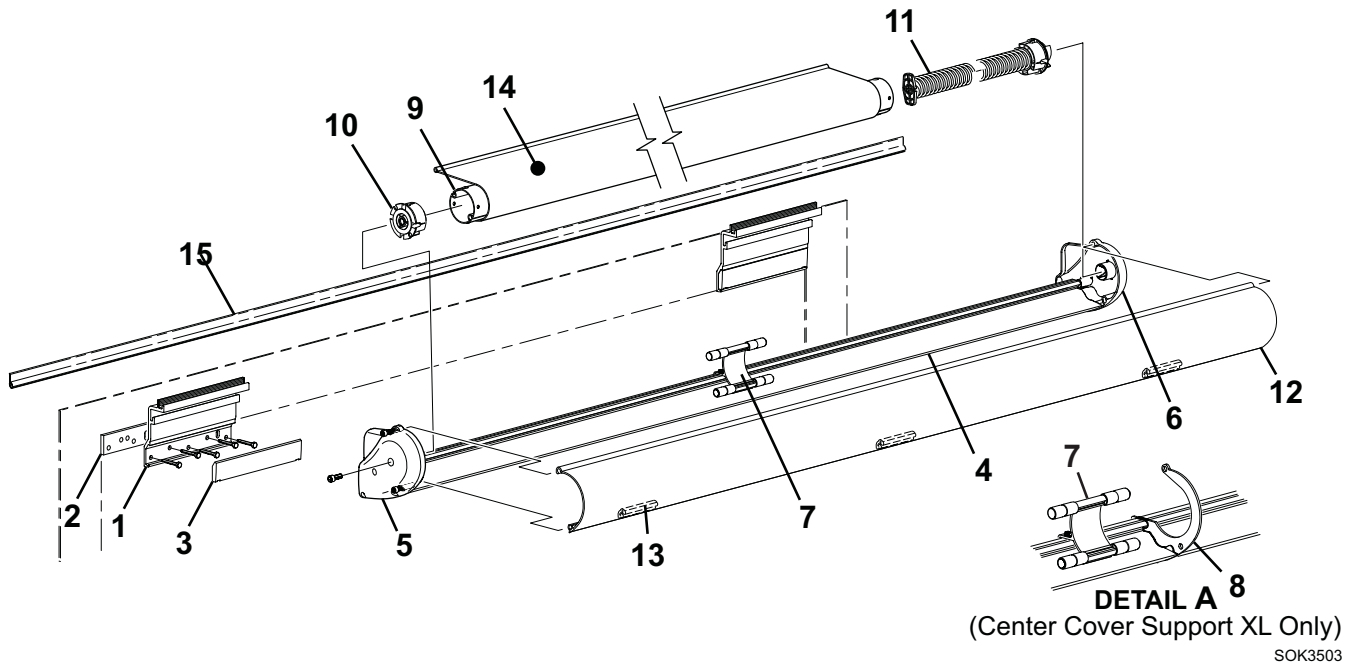

ILLUSTRATED PARTS LIST

SOK III

**PART NUMBER/SERIAL NUMBER LOCATION**

Serial Number/Part Number is located on the deflector beneath the canopy and on the roller tube

SOK3047

**SOKIII ILLUSTRATED PARTS LIST**

SOK3503

Item	Part Number	Description	Notes
1	R001150XXX	Bracket, Deflector Mount, Short	
2	R001534	Spacer, 1/4", Deflector Bracket	Pkg of 2
3	R001151XXX	Cover, Deflector Mount Bracket	
4	R001153XXX-xxx	Deflector Assy	
	R001338XXX-xxx	Deflector Assy, LH	XL Only
	R001339XXX-xxx	Deflector Assy, RH	XL Only
5	R001520XXX	End Cap, LH	Screw Cover Attach
6	R001521XXX	End Cap, RH	Screw Cover Attach
7	R001156	Roller Support	
8	R036428-001	Center Support Plate	XL Only
9	610400-xxx	Roller Tube	
	33xxx	Roller Tube Assy	XL Only
10	R001164	End Cap Assy, Roll Bar, LH	
11	R001165	Spring Assy	
	R001165XL	Spring Assy	XL Only
12	R001169XXX-xxx	Front Cover Assy	
	R001337XXX-xxx	Front Cover Assy	XL Only
13	R001364	Bumper, Deflector, Rubber	pkg of 4
14		Canopy Only	Refer to Canopy Order Form
15	0157xxx	Awning Rail	

- Notes:
1. XXX = Color; xxx = Length in Inches
  2. The XL replacement Roller Tube Assy includes the roll bar halves, splice, rivets, end caps and pre-wound spring.
  3. XL replacement cover includes both the LH and RH halves.