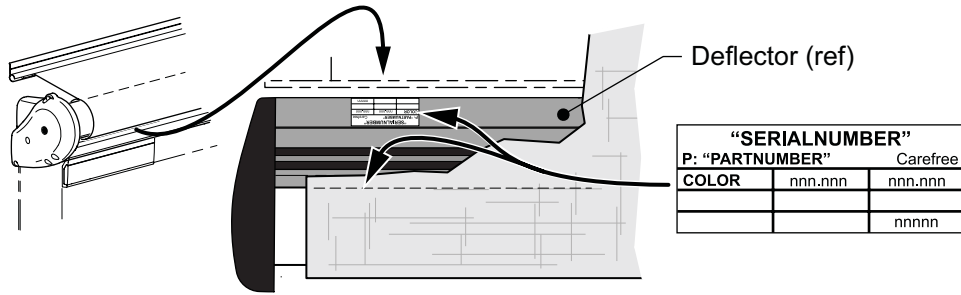

ILLUSTRATED PARTS LIST

SOK III

**PART NUMBER/SERIAL NUMBER LOCATION**

Serial Number/Part Number is located on the deflector beneath the canopy and on the roller tube

SOK3047

**SOKIII ILLUSTRATED PARTS LIST**

SOK3503

Item	Part Number	Description	Notes
1	R001150XXX	Bracket, Deflector Mount, Short	
2	R001534	Spacer, 1/4", Deflector Bracket	Pkg of 2
3	R001151XXX	Cover, Deflector Mount Bracket	
4	R001153XXX-xxx	Deflector Assy	
	R001338XXX-xxx	Deflector Assy, LH	XL Only
	R001339XXX-xxx	Deflector Assy, RH	XL Only
5	R001520XXX	End Cap, LH	Screw Cover Attach
6	R001521XXX	End Cap, RH	Screw Cover Attach
7	R001156	Roller Support	
8	R036428-001	Center Support Plate	XL Only
9	610400-xxx	Roller Tube	
	33xxx	Roller Tube Assy	XL Only
10	R001164	End Cap Assy, Roll Bar, LH	
11	R001165	Spring Assy	
	R001165XL	Spring Assy	XL Only
12	R001169XXX-xxx	Front Cover Assy	
	R001337XXX-xxx	Front Cover Assy	XL Only
13	R001364	Bumper, Deflector, Rubber	pkg of 4
14		Canopy Only	Refer to Canopy Order Form
15	0157xxx	Awning Rail	

- Notes:
1. XXX = Color; xxx = Length in Inches
  2. The XL replacement Roller Tube Assy includes the roll bar halves, splice, rivets, end caps and pre-wound spring.
  3. XL replacement cover includes both the LH and RH halves.