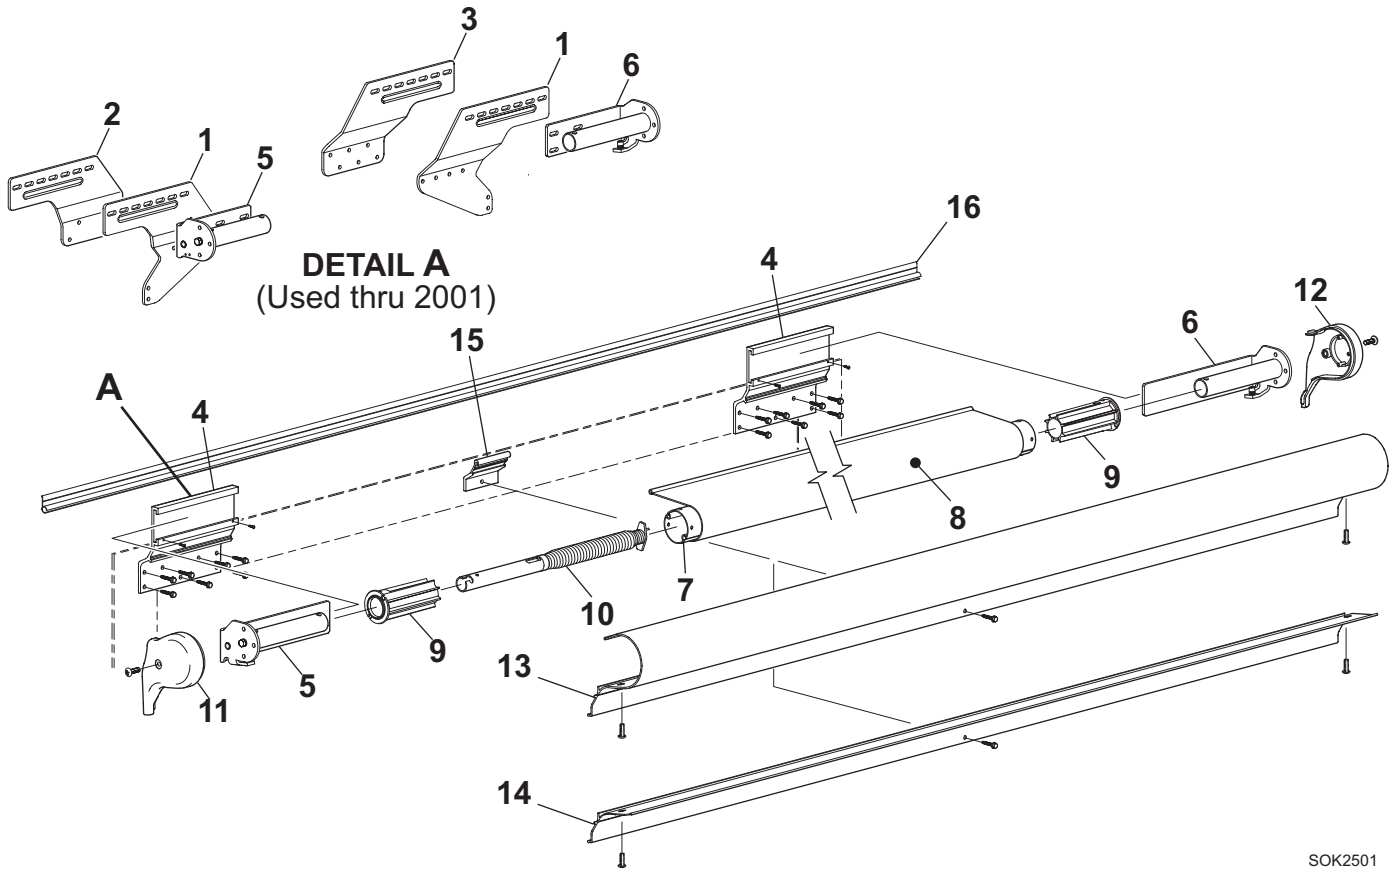

I L L U S T R A T E D P A R T S L I S T

SOK II W/ DEFLECTOR OR FULL CASE

SOKII w/ DEFLECTOR OR FULL CASE ILLUSTRATED PARTS LIST

SOK2501

Item	Part Number	Description	Notes	
1	R00555WHT	Mounting Bracket Kit	White	1
	R00555BLK	Mounting Bracket Kit	Black	1
2	R00879XXX	Mounting Bracket, LH		1,3,4
3	R00880XXX	Mounting Bracket, RH		1,3,4
4	R00955XXX	Mounting Bracket, Universal		2,3,4
	R012983-005	Hardware Pack, White	NOT SHOWN	
	R012983-006	Hardware Pack, Black	NOT SHOWN	
5	R00957	Pivot Bracket Assy, LH		4
6	R00956	Pivot Bracket Assy, RH		4
7		Roller Tube	See Hardware and Accessories	
8		Canopy Only	Refer to Canopy Order Form	
9	R00626	Bushing, Roller Tube		
10	R00731	Spring Assy		
11	R00900XXX	End Cap, LH		4
12	R00901XXX	End Cap, RH		4
13	R00883XXX-xxx	Full Case		4
14	R00885XXX-xxx	Deflector		4
15	R00979XXX	Support Bracket		5
16		Awning Rail	See Hardware and Accessories	

- Notes:
1. Used on Model Year 2001 and earlier.
 2. Used on Model Year 2002 and On.
 3. Includes Hardware
 4. XXX = Color xxx = Length
 5. Bracket (item 15) used with deflectors longer than 5 feet or full case 12 feet or longer.