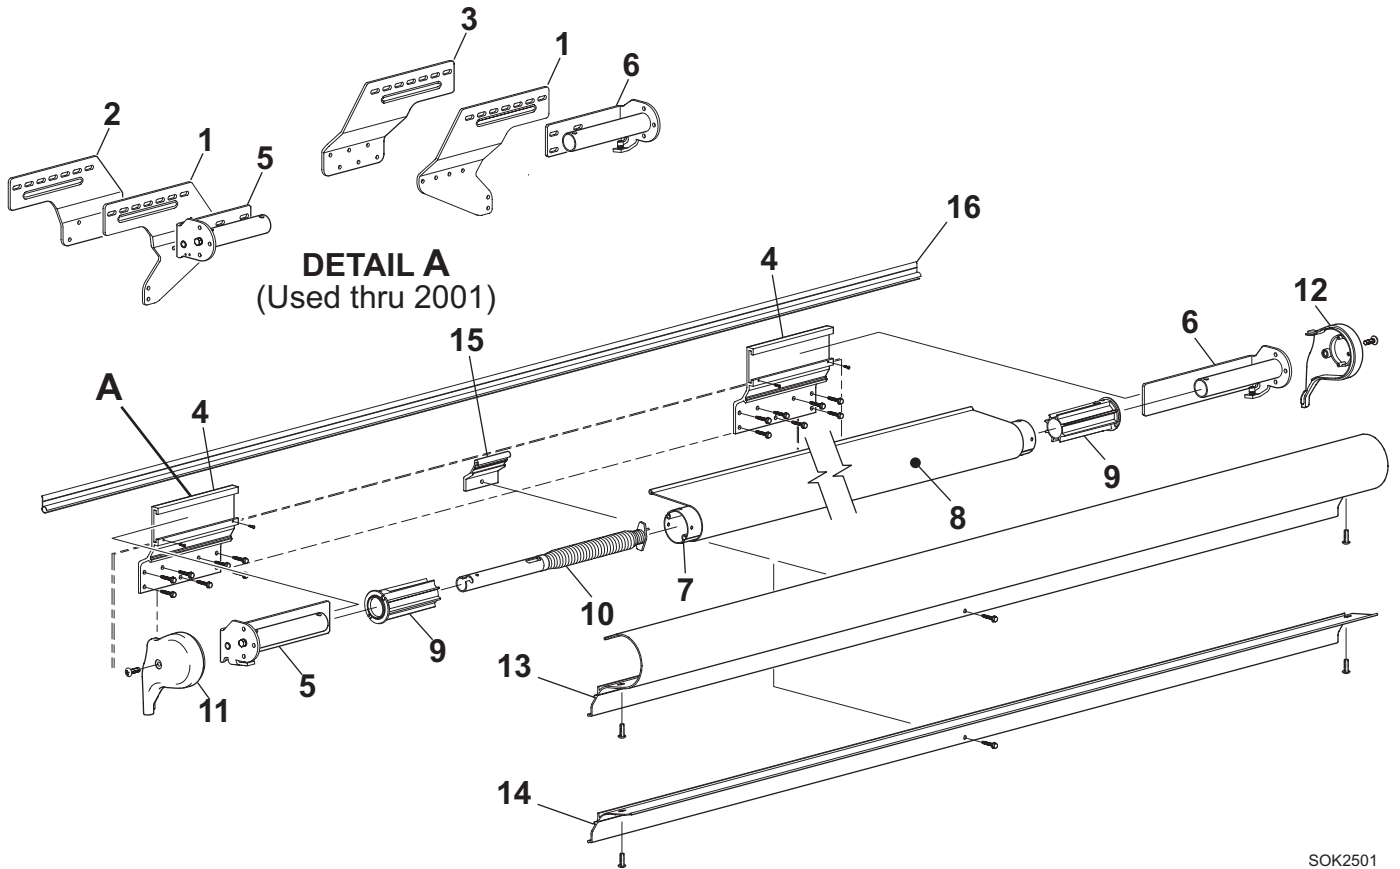

ILLUSTRATED PARTS LIST

SOK II W/ DEFLECTOR OR FULL CASE

SOKII w/ DEFLECTOR OR FULL CASE ILLUSTRATED PARTS LIST

SOK2501

Item	Part Number	Description	Notes
1	R00555WHT	Mounting Bracket Kit	White
	R00555BLK	Mounting Bracket Kit	Black
2	R00879XXX	Mounting Bracket, LH	1,3,4
3	R00880XXX	Mounting Bracket, RH	1,3,4
4	R00955XXX	Mounting Bracket, Universal	2,3,4
	R012983-005	Hardware Pack, White	NOT SHOWN
	R012983-006	Hardware Pack, Black	NOT SHOWN
5	R00957	Pivot Bracket Assy, LH	4
6	R00956	Pivot Bracket Assy, RH	4
7		Roller Tube	See Hardware and Accessories
8		Canopy Only	Refer to Canopy Order Form
9	R00626	Bushing, Roller Tube	
10	R00731	Spring Assy	
11	R00900XXX	End Cap, LH	4
12	R00901XXX	End Cap, RH	4
13	R00883XXX-xxx	Full Case	4
14	R00885XXX-xxx	Deflector	4
15	R00979XXX	Support Bracket	5
16		Awning Rail	See Hardware and Accessories

- Notes:
- Used on Model Year 2001 and earlier.
 - Used on Model Year 2002 and On.
 - Includes Hardware
 - XXX = Color xxx = Length
 - Bracket (item 15) used with deflectors longer than 5 feet or full case 12 feet or longer.