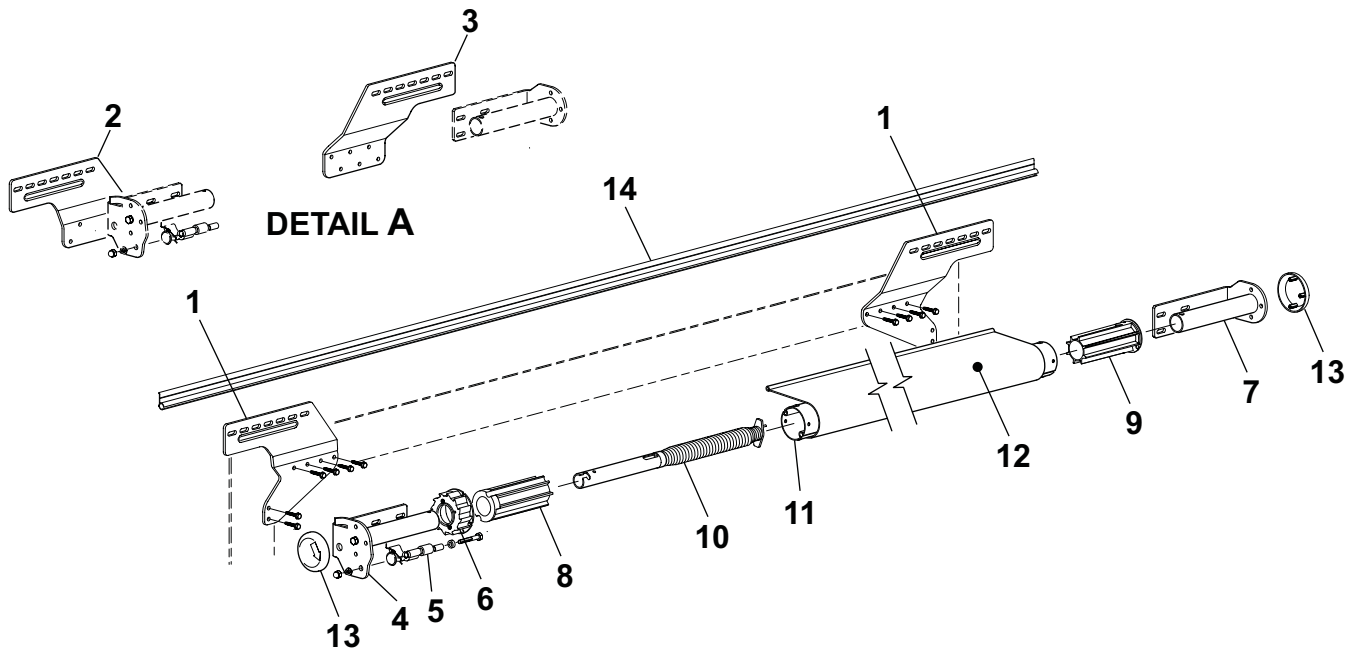

ILLUSTRATED PARTS LIST

**SOK II w/ MANUAL LOCK**

# SOKII w/ MANUAL LOCK ILLUSTRATED PARTS LIST

SOK1501

Item	Part Number	Description	Notes
1	R00555WHT	Mounting Bracket Kit	White
	R00555BLK	Mounting Bracket Kit	Black
2	R00879XXX	Mounting Bracket, LH	
3	R00880XXX	Mounting Bracket, RH	
4	R00729XXX	Pivot Bracket Assy w/ Lock, LH	(includes items 5, 13)
5	R001117	Manual Lock	
6	R00592	Roller Sprocket	
7	R00732XXX	Pivot Bracket Assy, RH	(includes end cap)
8	R00591	Roller Bearing, LH, used w/ lock	
9	R00626	Bushing, RH	
10	R00731	Spring Assy	
11		Roller Tube	See Hardware and Accessories
12		Canopy Only	Refer to Canopy Order Form
13	R00958XXX	End Cap (qty: 2)	
14		Awning Rail	See Hardware and Accessories
	<i>The following items are not shown</i>		
	KY1551	Mounting Kit w/ Manual Lock	
	KY1661	Mounting Kit w/ Manual Lock	
	R012983-005	Hardware Kit	White
	R012983-006	Hardware Kit	Black