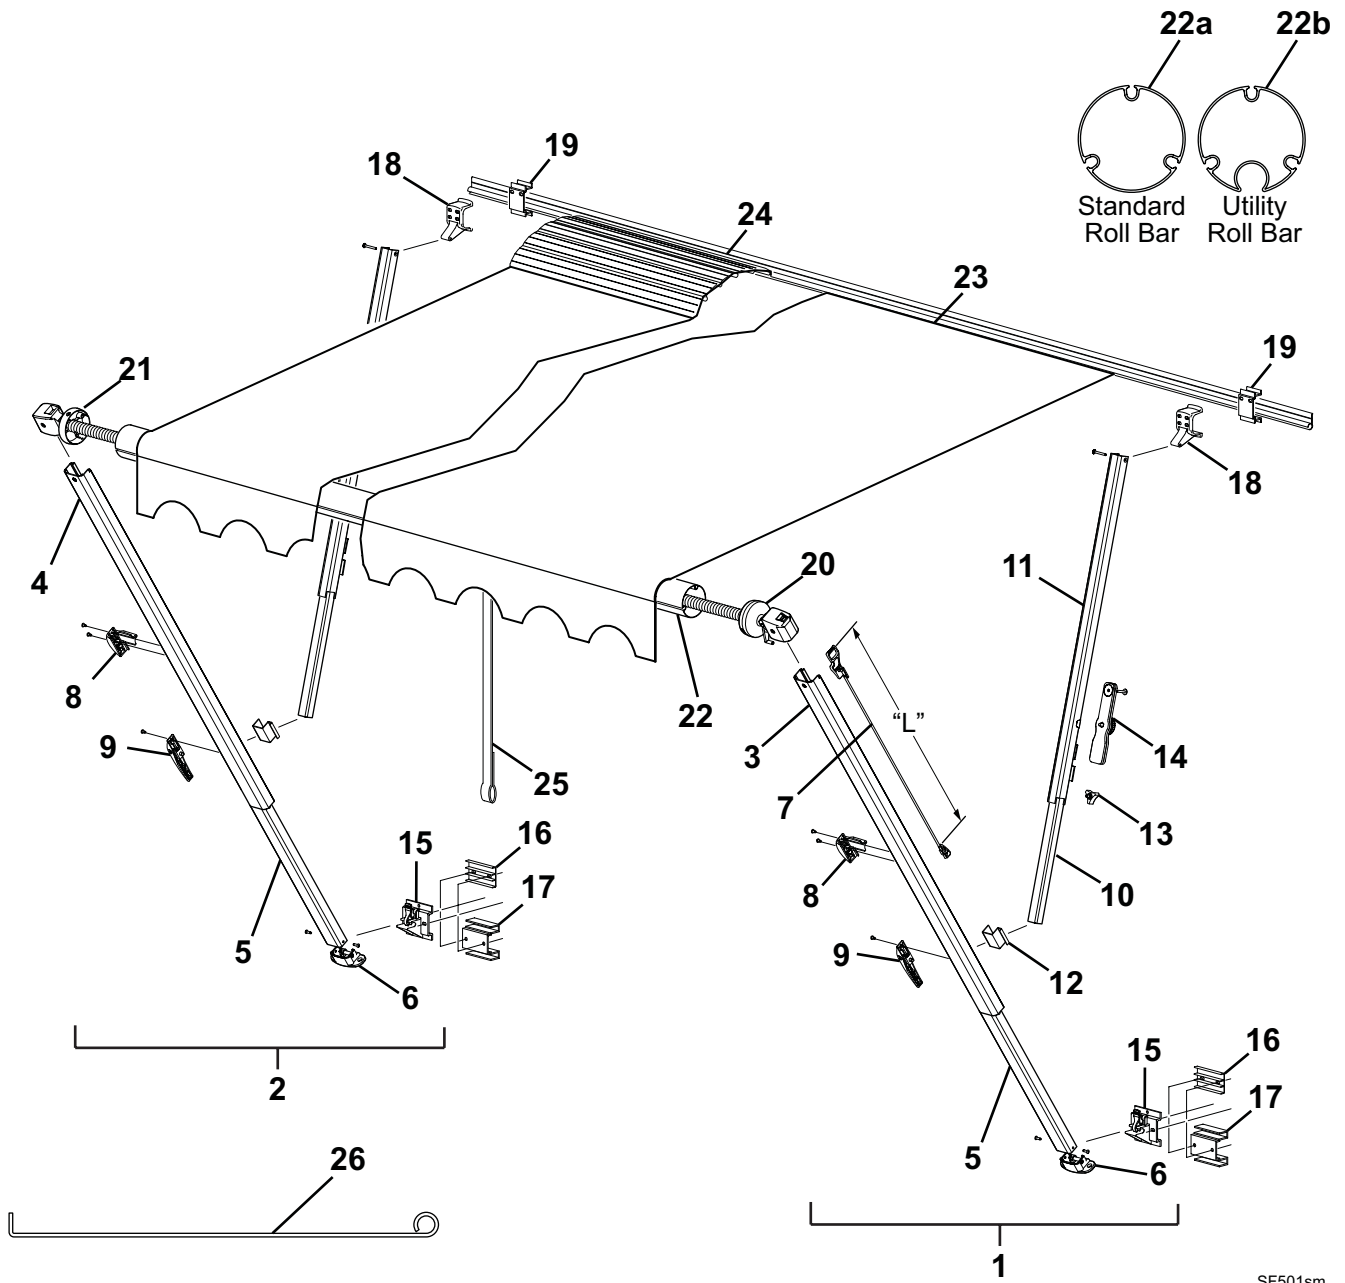

ILLUSTRATED PARTS LIST

SPIRIT FX AND FIESTA

SPIRIT FX AND FIESTA ILLUSTRATED PARTS LIST

Item	Part Number	Description	Notes
1	R00415-xxx-XX	1/2 Set Hardware	Right 1
2	R00416-xxx-XX	1/2 Set Hardware	Left 1
3	R00410-xxx-XX	Upper Main Arm	Right 1
4	R00411-xxx-XX	Upper Main Arm	Left 1
5	R00412-xxx-XX	Lower Main Arm (includes Item 6)	1
6	901020	Carport Foot	Black
	901020W	Carport Foot	White
7	R012803-005	Remote Lock, White	L = 38.5" Universal
	R012803-006	Remote Lock, Black	L = 38.5" Universal
	R012803-105	Remote Lock, White	L = 25.4" Hi-Lo
	R012803-106	Remote Lock, Black	L = 25.4" Hi-Lo
	R012803-405	Remote Lock, White	L = 41.5" Monaco
	R012803-406	Remote Lock, Black	L = 41.5" Monaco
	R012803-505	Remote Lock, White	L = 51.8" Teton
	R012803-506	Remote Lock, Black	L = 51.8" Teton
	R012803-205	Remote Lock, White	L = 34.4" Short
	R012803-206	Remote Lock, Black	L = 34.4" Short
8	901017	Travel Lock, Black	
	901017W	Travel Lock, White	
9	901015W	Handle, White	
	901015	Handle, Black	
10	R00414-xxx-XX	Lower Brace	
11	R00413-xxx-XX	Upper Brace	
12	R00405	Brace Slider	
	R00549	Brace Slider	Pre 1997
13	901022	Locking Knob	
14	902801W	Canopy Clamp, White	
	902801	Canopy Clamp, Black	
15	901019W	Bottom Bracket, White	
	901019	Bottom Bracket, Black	
16	R00716	Bottom Bracket, Shim, Optional	pkg of 2
17	169037	Bottom Bracket Stand-Off, Optional	Airstream
18	901018W	Top Bracket, White	
	901018	Top Bracket, Black	
19	249153	Top Bracket Stand-Off	Optional
20	R00926XXX	Spring Assy, RH	7' 11" or less 1,2,3
	R00925XXX	Spring Assy, RH	8'-18' 1,2
	R00926XXX	Spring Assy, RH	18' 1" and longer 1,2
21	R00923XXX	Spring Assy, LH	8'-18' Width 1,2
	R00924XXX	Spring Assy, LH	18' 1" and longer 1,2
	R098226-005	Idler End Cap, White (Does Not Include a Spring)	7' 11" or less 2,3
	R098226-006	Idler End Cap, Black (Does Not Include a Spring)	7' 11" or less 2,3
22a	19xx00	Roller Tube, 3-Slot	3 1/2" Dia
22b	15xx00A	Roller Tube, w/ Utility Slot	3 1/2" Dia
23		Canopy Only	Refer to Canopy Order Form
24		Canopy w/ Alumaguard	Refer to Canopy Order Form
25	901011	Pull Strap	
26	901035	Pull Wand	43"
	901035XL	Pull Wand	61"
	<i>The following items are not shown</i>		
	R012479-006	Hardware Pack	Black Castings
	R012479-005	Hardware Pack	White Arms w/ White Castings
	R034870-MP	End Plug Adaptor Pkg	For models 1996 and older
	249161	Hi-Lo Bracket	
	030573	Slider Set Set Screw	