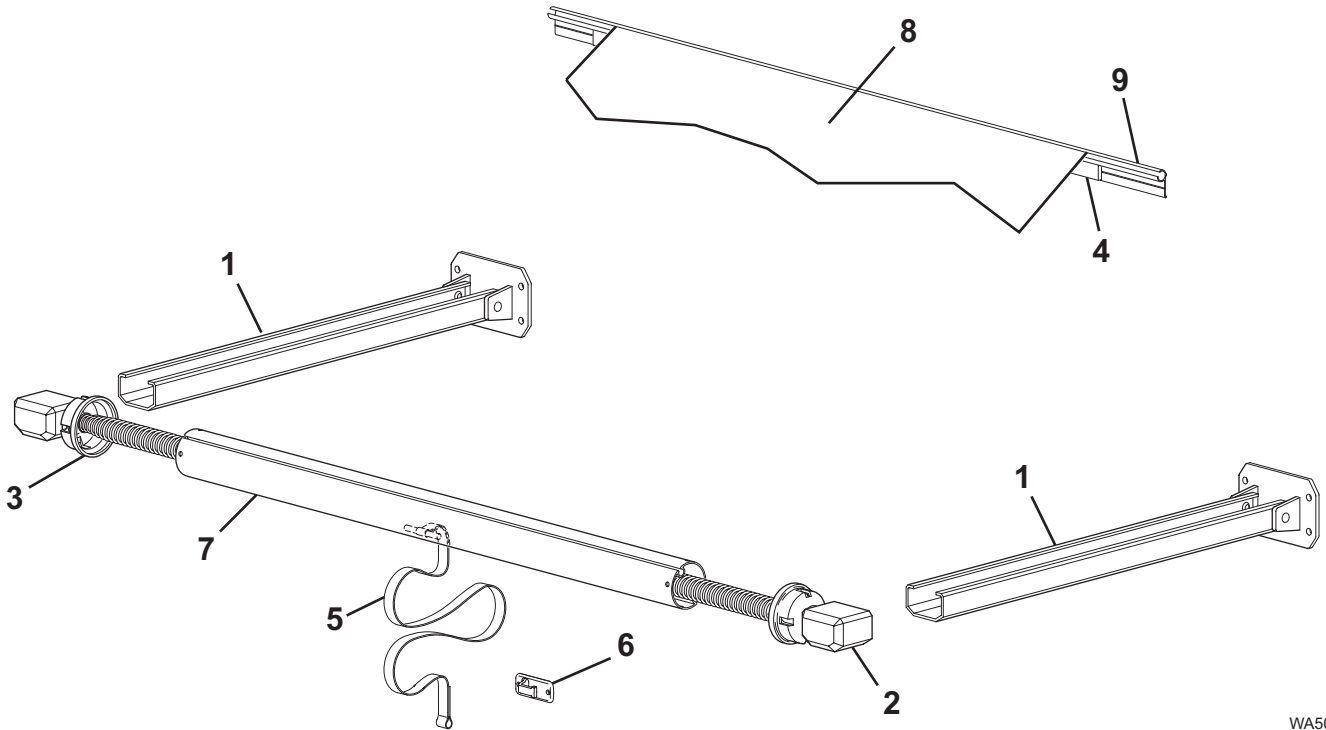

ILLUSTRATED PARTS LIST

WINDOW AWNING

# WINDOW AWNING ILLUSTRATED PARTS LIST

WA501

Item	Part Number	Description			Notes
1	610100	Arm Assembly	Standard	Satin/Black	
	610102		Standard	Cameo/Black	
	610105		Standard	White/Black	
	610155		Standard	White/White	
	610100XL		XL	Satin/Black	
	610102XL		XL	Cameo/Black	
	610105XL		XL	White/Black	
	610155XL		XL	White/White	
2	610000XXX 610004XXX 610008XXX	Spring Assy, RH, Vinyl	Standard	XL	
			3' thru 8'	3' thru 6.5'	
			9' thru 12'	7' thru 12'	
	610002XXX 610006XXX 610010XXX	Spring Assy, RH, Acrylic	Standard	XL	
			3' thru 8'	3' thru 6.5'	
			9' thru 12'	7' thru 12'	
3	610001XXX 610005XXX 610009XXX	Spring Assy, LH, Vinyl	Standard	XL	
			3' thru 8'	3' thru 6.5'	
			9' thru 12'	7' thru 12'	
	610003XXX 610007XXX 610011XXX	Spring Assy, LH, Acrylic	Standard	XL	
			3' thru 8'	3' thru 6.5'	
			9' thru 12'	7' thru 12'	
4	R040198	Bumper Pad			
5	901012	Pull Strap, 27"		Standard	
	R022406-044	Pull Strap, 44"		XL	
6	901044	Pull Strap Catch		Black	
	901044W	Pull Strap Catch		White	
7		Roller Tube	See Hardware and Accessories		
8		Canopy Only	Refer to Canopy Order Form		
9		Awning Rail	See Hardware and Accessories		

Notes: 1. XXX = Color; xxx = Length