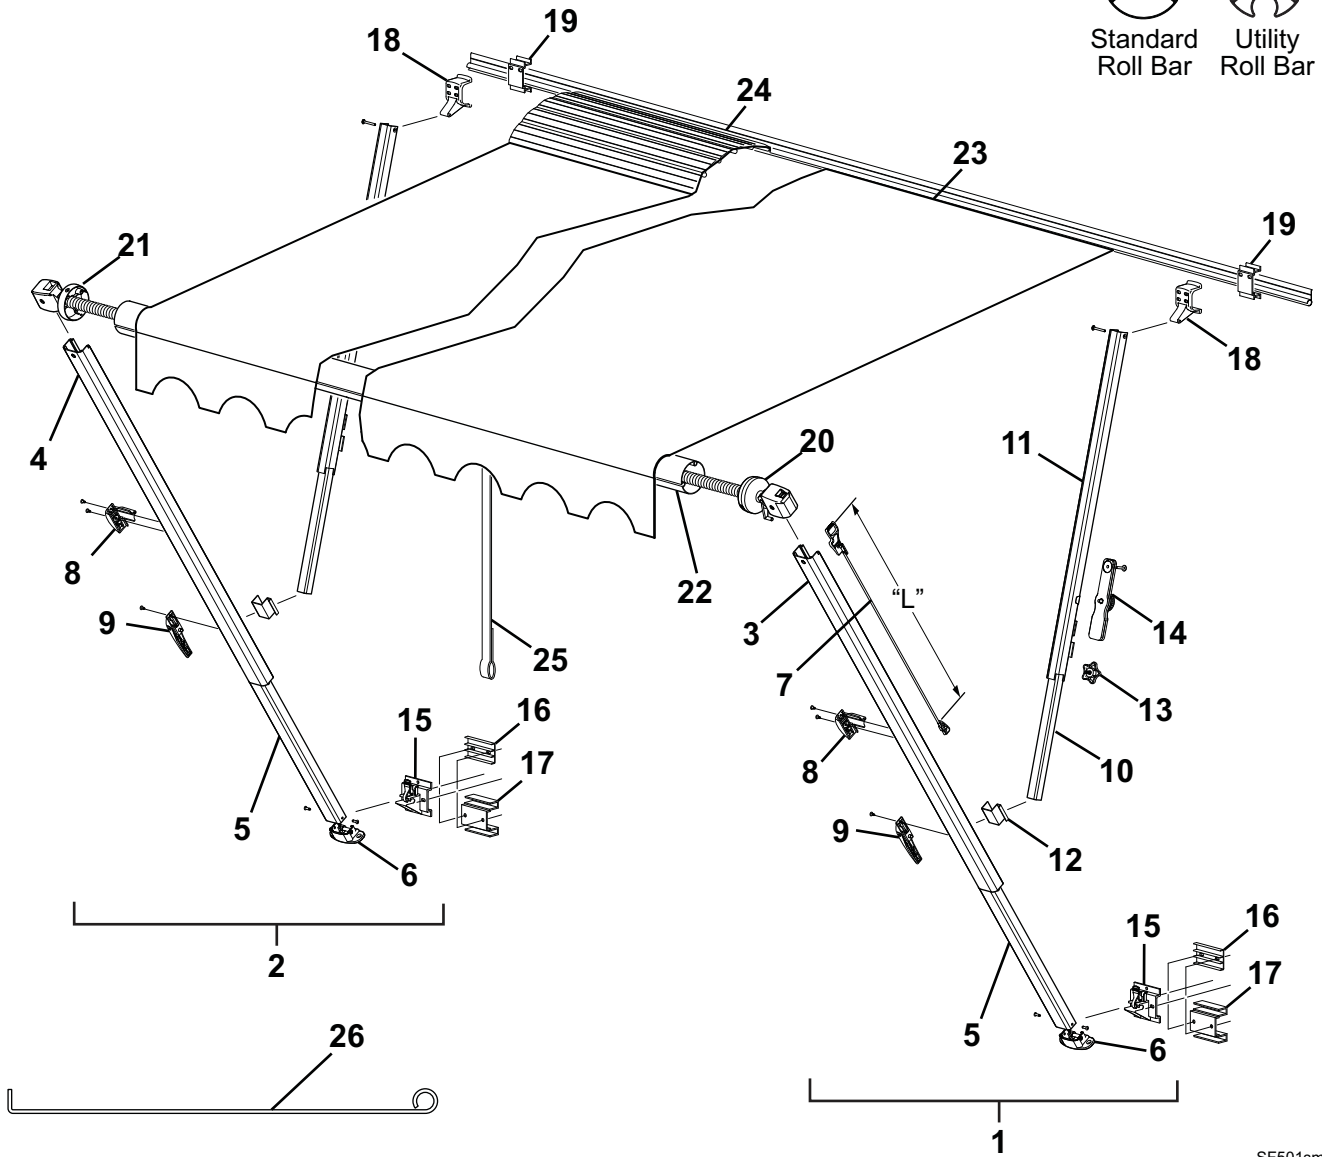

SPIRIT FX AND FIESTA ILLUSTRATED PARTS LIST

Item	Part Number	Description	Notes
1	R00415-3nn-XX	1/2 Set Hardware	Right 1,3
2	R00416-3nn-XX	1/2 Set Hardware	Left 1,3
3	R00410-3nn-XX	Upper Main Arm (includes items 8, 9)	Right 1,3
4	R00411-3nn-XX	Upper Main Arm (includes items 8, 9)	Left 1,3
5	R00412-3nn-XX	Lower Main Arm (includes Item 6)	1,3
6	901020	Carport Foot	Black
	901020W	Carport Foot	White
7	R012803-005	Remote Lock, White L = 38.5"	Universal
	R012803-006	Remote Lock, Black L = 38.5"	Universal
	R012803-105	Remote Lock, White L = 25.4"	Hi-Lo
	R012803-106	Remote Lock, Black L = 25.4"	Hi-Lo
	R012803-405	Remote Lock, White L = 41.5"	Monaco
	R012803-406	Remote Lock, Black L = 41.5"	Monaco
	R012803-505	Remote Lock, White L = 51.8"	Teton
	R012803-506	Remote Lock, Black L = 51.8"	Teton
	R012803-205	Remote Lock, White L = 34.4"	Short
	R012803-206	Remote Lock, Black L = 34.4"	Short
8	901017	Travel Lock, Black	
	901017W	Travel Lock, White	
9	901015W	Handle, White	
	901015	Handle, Black	
10	R00414-3nn-XX	Lower Brace (includes item 12)	1,3
11	R00413-3nn-XX	Upper Brace (includes items 13, 14, 18)	1,3
12	R00405	Brace Slider	
	R00405-2	Brace Slider, Curved Hardware	
	R00549	Brace Slider	Pre 1997
13	901022	Locking Knob	
14	902801W	Canopy Clamp, White	
	902801	Canopy Clamp, Black	
15	901019W	Bottom Bracket, White	
	901019	Bottom Bracket, Black	
16	R00716	Bottom Bracket, Shim, Optional	pkg of 2
17	169037	Bottom Bracket Stand-Off, Optional	Airstream
18	901018W	Top Bracket, White	
	901018	Top Bracket, Black	
19	249153	Top Bracket Stand-Off	Optional
20	R00926XXX-A	Spring Assy, RH	7' 11" or less 2,4
	R00925XXX-A	Spring Assy, RH	8'-18' 2,4
	R00926XXX-A	Spring Assy, RH	18' 1" and longer 2,4
21	R00923XXX-A	Spring Assy, LH	8'-18" Width 2,4
	R00924XXX-A	Spring Assy, LH	18' 1" and longer 2,4
	R098226-005	Idler End Cap, White (Does Not Include a Spring)	7' 11" or less 2
	R098226-006	Idler End Cap, Black (Does Not Include a Spring)	7' 11" or less 2
22a	19xx00	Roller Tube, 4-slot	3 1/2" Dia
22b	15xx00A	Roller Tube, w/ Utility Slot	3 1/2" Dia
23		Canopy Only	Refer to Canopy Order Form
24	20xx36XXX	Alumaguard Only	
25	901011	Pull Strap	
26	901035	Pull Wand	43"
	901035XL	Pull Wand	61"
	<i>The following items are not shown</i>		
	R012479-006	Hardware Pack	Black Castings
	R012479-005	Hardware Pack	White Arms w/ White Castings
	249161	Hi-Lo Bracket	
	030573	Slider Set Screw	