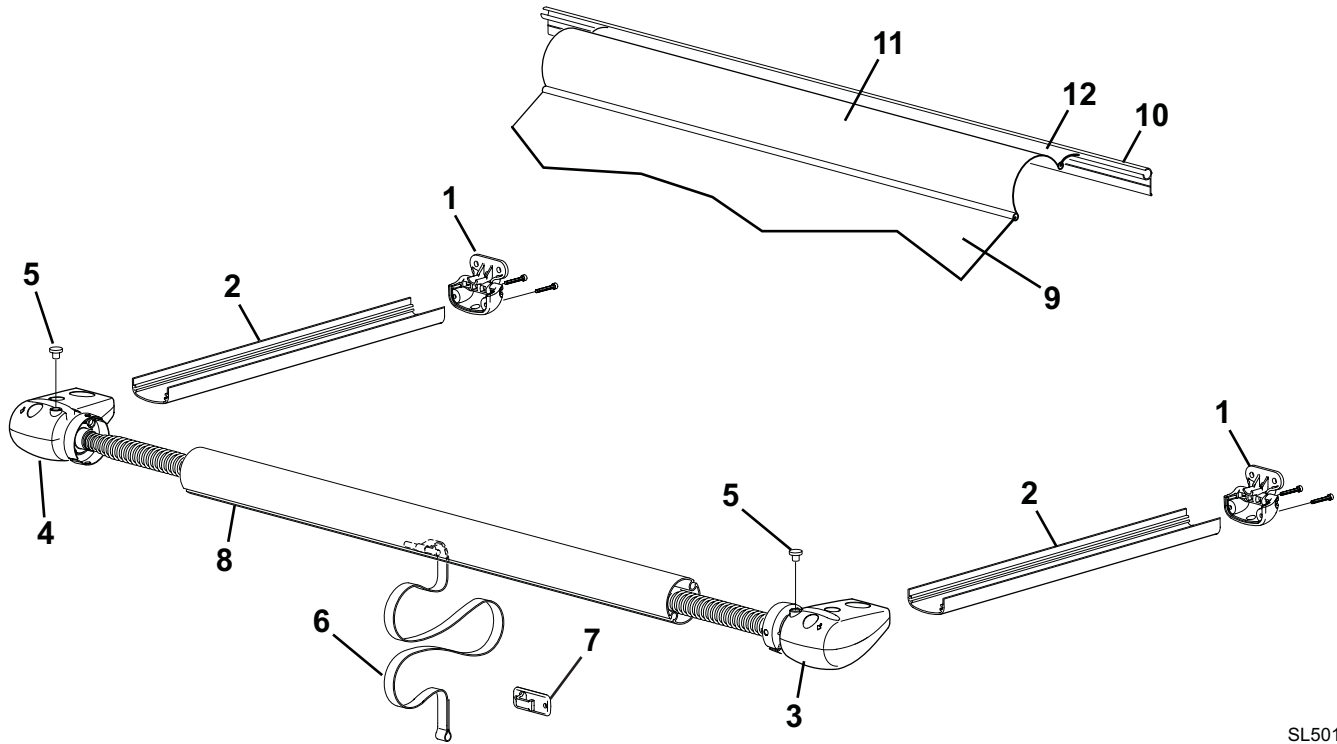

ILLUSTRATED PARTS LIST

SL WINDOW AWNING

SL WINDOW AWNING ILLUSTRATED PARTS LIST

SL501

Item	Part Number	Description	Notes
1	R001181	Bracket, Arm Mount	
2	R038124-15XXX	Arm	Standard
	R038124--27XXX	Arm	XL
3	R001182XXX	Head and Spring Assy, RH	3' - 8'
	R001184XXX	Head and Spring Assy, RH	8'1" - 13'
	R001172XXX	Head and Spring Assy, RH	13' 1" - 15'
4	R001183XXX	Head and Spring Assy, LH	3' - 8'
	R001185XXX	Head and Spring Assy, LH	8'1" - 13'
	R001171XXX	Head and Spring Assy, LH	13' 1" - 15'
5	R047042-001	Bumper	
6	R022406-028	Pull Strap, 28"	Standard
	R022406-043	Pull Strap, 43"	XL
7	901044	Pull Strap Catch, Black	(2 per pkg)
	901044W	Pull Strap Catch, White	(2 per pkg)
8		Roller Tube	See Hardware and Accessories
9		Canopy Only	Refer to Canopy Order Form
10		Awning Rail	See Hardware and Accessories
11	R001202XXX-xxx	Uniguard w/Soft Connect	
12	R001248XXX-xxx	Soft Connect (only)	
13	R019774-005	Hardware Pack	White
	R019774-006	Hardware Pack	Black

- Notes: 1. XXX = Color; xxx = Length
 2. Spring assemblies (items 3, 4) are available in WHT (white) for white arms, BLK (black) for all other colors.