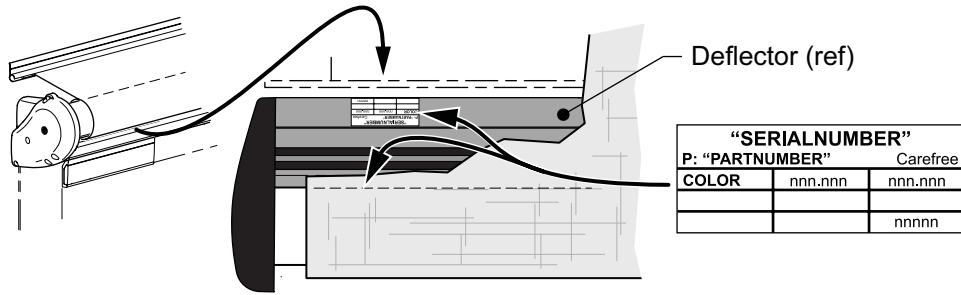

ILLUSTRATED PARTS LIST

SOK III

PART NUMBER/SERIAL NUMBER LOCATION

Serial Number/Part Number is located on the deflector beneath the canopy and on the roller tube

SOK3047

SOKIII ILLUSTRATED PARTS LIST

Item	Part Number	Description	Notes
1	R001150XXX	Bracket, Deflector Mount, Short	
2	R001534	Spacer, 1/4", Deflector Bracket	Pkg of 2
3	R001151XXX	Cover, Deflector Mount Bracket	
4	R001153XXX-xxx	Deflector Assy	
	R001338XXX-xxx	Deflector Assy, LH	XL Only
	R001339XXX-xxx	Deflector Assy, RH	XL Only
5	R001520XXX	End Cap, LH	Screw Cover Attach
6	R001521XXX	End Cap, RH	Screw Cover Attach
7	R001156	Roller Support	
8	R036428-001	Center Support Plate	XL Only
9	610400-xxx	Roller Tube	
	33xxx	Roller Tube Assy	XL Only
10	R001164	End Cap Assy, Roll Bar, LH	
11	R001165	Spring Assy	
	R001165XL	Spring Assy	XL Only
12	R001169XXX-xxx	Front Cover Assy	
	R001337XXX-xxx	Front Cover Assy	XL Only
13	R001364	Bumper, Deflector, Rubber	pkg of 4
14		Canopy Only	Refer to Canopy Order Form
15	0157xxx	Awning Rail	

- Notes:
1. XXX = Color; xxx = Length in Inches
 2. The XL replacement Roller Tube Assy includes the roll bar halves, splice, rivets, end caps and pre-wound spring.
 3. XL replacement cover includes both the LH and RH halves.