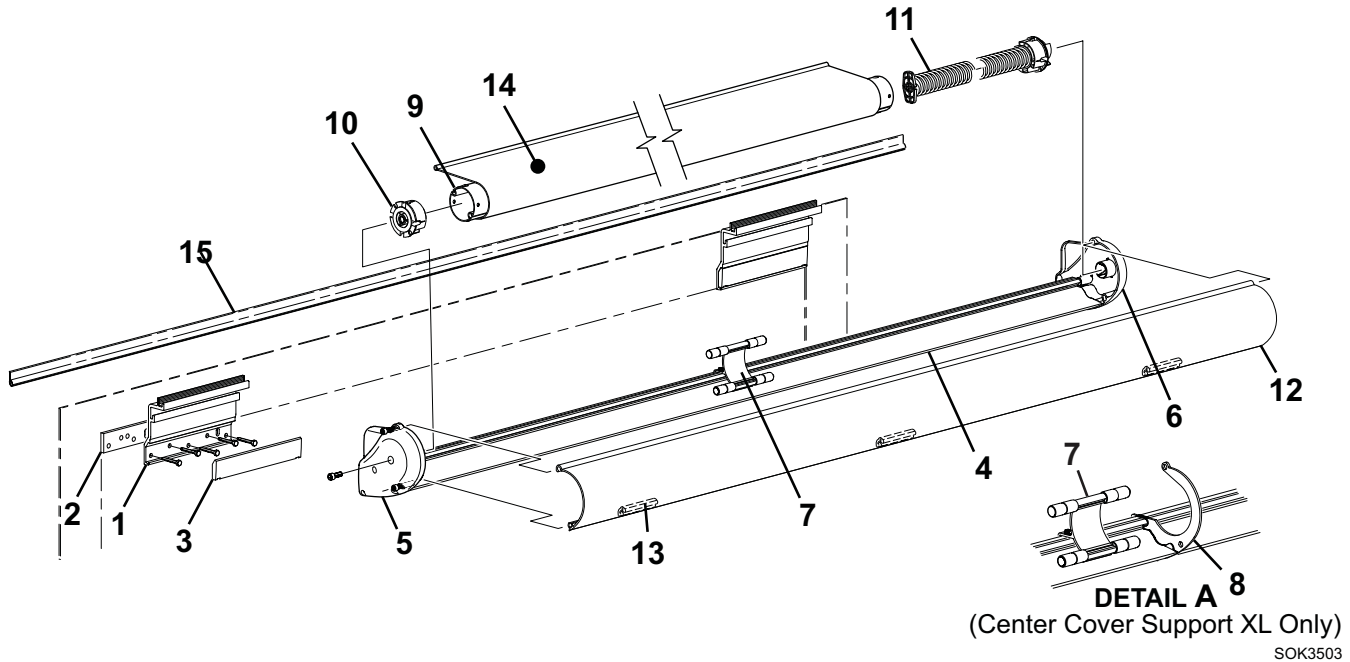

ILLUSTRATED PARTS LIST

SOK III

PART NUMBER/SERIAL NUMBER LOCATION

Serial Number/Part Number is located on the deflector beneath the canopy and on the roller tube

SOK3047

SOKIII ILLUSTRATED PARTS LIST

Item	Part Number	Description	Notes
1	R001150XXX	Bracket, Deflector Mount, Short	
2	R001534	Spacer, 1/4", Deflector Bracket	Pkg of 2
3	R001151XXX	Cover, Deflector Mount Bracket	
4	R001153XXX-xxx	Deflector Assy	
	R001338XXX-xxx	Deflector Assy, LH	XL Only
	R001339XXX-xxx	Deflector Assy, RH	XL Only
5	R001520XXX	End Cap, LH	Screw Cover Attach
6	R001521XXX	End Cap, RH	Screw Cover Attach
7	R001156	Roller Support	
8	R036428-001	Center Support Plate	XL Only
9	610400-xxx	Roller Tube	
	33xxx	Roller Tube Assy	XL Only
10	R001164	End Cap Assy, Roll Bar, LH	
11	R001165	Spring Assy	
	R001165XL	Spring Assy	XL Only
12	R001169XXX-xxx	Front Cover Assy	
	R001337XXX-xxx	Front Cover Assy	XL Only
13	R001364	Bumper, Deflector, Rubber	pkg of 4
14		Canopy Only	Refer to Canopy Order Form
15	0157xxx	Awning Rail	

- Notes:
1. XXX = Color; xxx = Length in Inches
 2. The XL replacement Roller Tube Assy includes the roll bar halves, splice, rivets, end caps and pre-wound spring.
 3. XL replacement cover includes both the LH and RH halves.