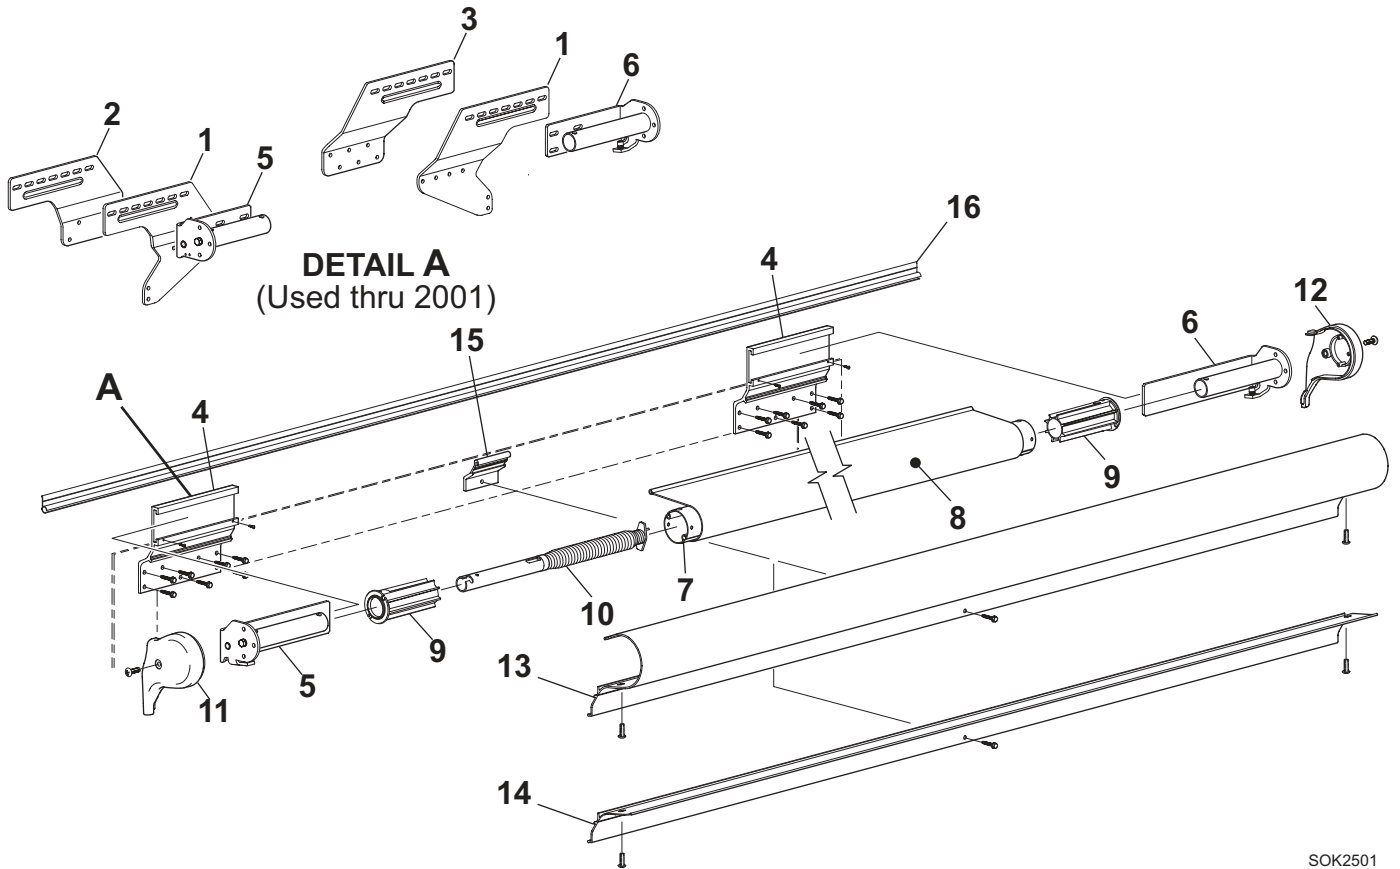

I L L U S T R A T E D P A R T S L I S T

SOK II W/ DEFLECTOR OR FULL CASE

SOKII w/ DEFLECTOR OR FULL CASE ILLUSTRATED PARTS LIST

SOK2501

Item	Part Number	Description	Notes	
1	R00555WHT	Mounting Bracket Kit	White	1
	R00555BLK	Mounting Bracket Kit	Black	1
2	R00879XXX	Mounting Bracket, LH		1,3,4
3	R00880XXX	Mounting Bracket, RH		1,3,4
4	R00955XXX	Mounting Bracket, Universal		2,3,4
	R012983-005	Hardware Pack, White	NOT SHOWN	
	R012983-006	Hardware Pack, Black	NOT SHOWN	
5	R00957	Pivot Bracket Assy, LH		4
6	R00956	Pivot Bracket Assy, RH		4
7		Roller Tube	See Hardware and Accessories	
8		Canopy Only	Refer to Canopy Order Form	
9	R00626	Bushing, Roller Tube		
10	R00731	Spring Assy		
11	R00900XXX	End Cap, LH		4
12	R00901XXX	End Cap, RH		4
13	R00883XXX-xxx	Full Case		4
14	R00885XXX-xxx	Deflector		4
15	R00979XXX	Support Bracket		5
16		Awning Rail	See Hardware and Accessories	

- Notes:
1. Used on Model Year 2001 and earlier.
 2. Used on Model Year 2002 and On.
 3. Includes Hardware
 4. XXX = Color xxx = Length
 5. Bracket (item 15) used with deflectors longer than 5 feet or full case 12 feet or longer.