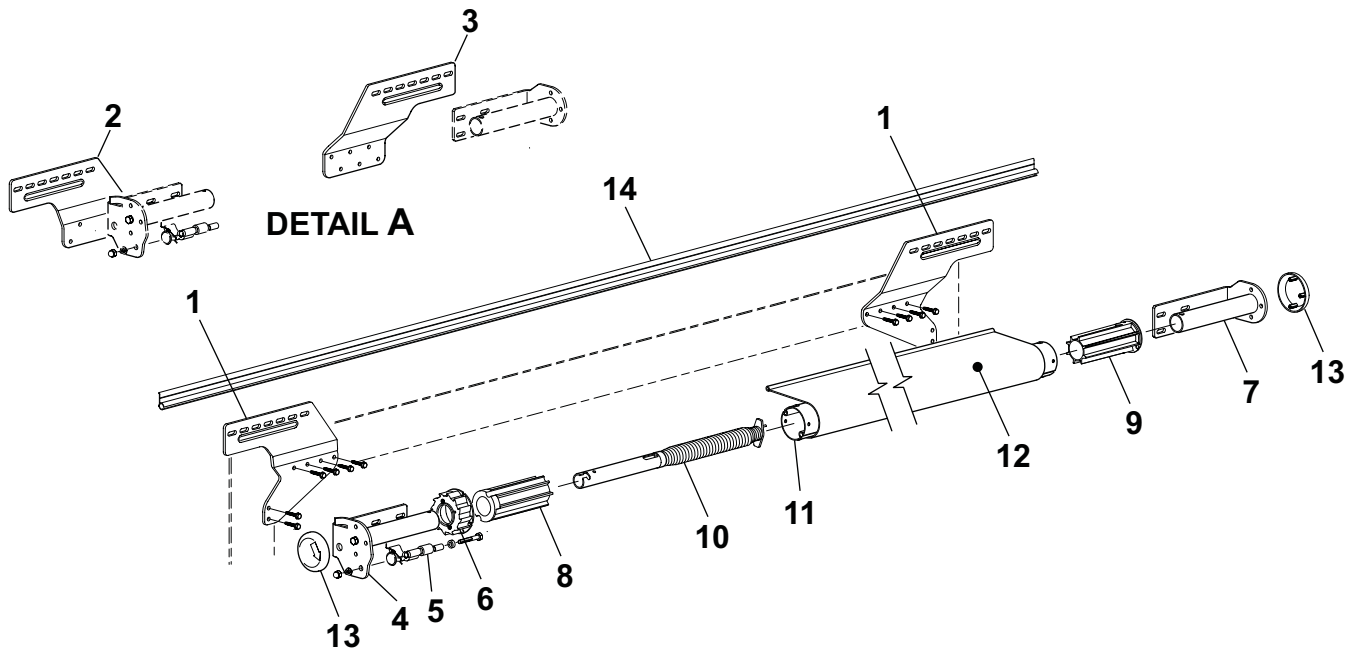

ILLUSTRATED PARTS LIST

SOK II w/ MANUAL LOCK

SOKII w/ MANUAL LOCK ILLUSTRATED PARTS LIST

SOK1501

Item	Part Number	Description	Notes
1	R00555WHT	Mounting Bracket Kit	White
	R00555BLK	Mounting Bracket Kit	Black
2	R00879XXX	Mounting Bracket, LH	
3	R00880XXX	Mounting Bracket, RH	
4	R00729XXX	Pivot Bracket Assy w/ Lock, LH	(includes items 5, 13)
5	R001117	Manual Lock	
6	R00592	Roller Sprocket	
7	R00732XXX	Pivot Bracket Assy, RH	(includes end cap)
8	R00591	Roller Bearing, LH, used w/ lock	
9	R00626	Bushing, RH	
10	R00731	Spring Assy	
11		Roller Tube	See Hardware and Accessories
12		Canopy Only	Refer to Canopy Order Form
13	R00958XXX	End Cap (qty: 2)	
14		Awning Rail	See Hardware and Accessories
	<i>The following items are not shown</i>		
	KY1551	Mounting Kit w/ Manual Lock	
	KY1661	Mounting Kit w/ Manual Lock	
	R012983-005	Hardware Kit	White
	R012983-006	Hardware Kit	Black