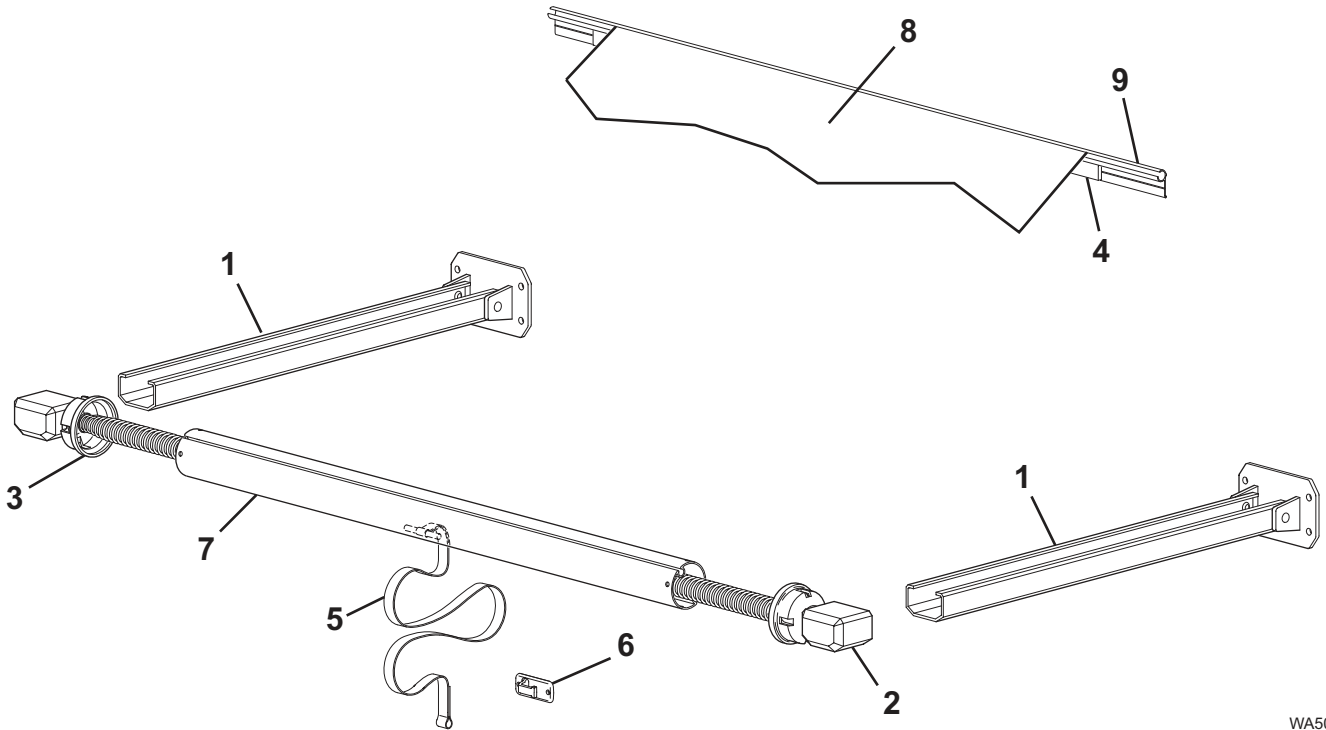

ILLUSTRATED PARTS LIST

WINDOW AWNING

WINDOW AWNING ILLUSTRATED PARTS LIST

WA501

Item	Part Number	Description			Notes
1	610100	Arm Assembly	Standard	Satin/Black	
	610102		Standard	Cameo/Black	
	610105		Standard	White/Black	
	610155		Standard	White/White	
	610100XL		XL	Satin/Black	
	610102XL		XL	Cameo/Black	
	610105XL		XL	White/Black	
	610155XL		XL	White/White	
2	610000XXX 610004XXX 610008XXX	Spring Assy, RH, Vinyl	Standard	XL	
			3' thru 8'	3' thru 6.5'	
			9' thru 12'	7' thru 12'	
	610002XXX 610006XXX 610010XXX	Spring Assy, RH, Acrylic	Standard	XL	
			3' thru 8'	3' thru 6.5'	
			9' thru 12'	7' thru 12'	
3	610001XXX 610005XXX 610009XXX	Spring Assy, LH, Vinyl	Standard	XL	
			3' thru 8'	3' thru 6.5'	
			9' thru 12'	7' thru 12'	
	610003XXX 610007XXX 610011XXX	Spring Assy, LH, Acrylic	Standard	XL	
			3' thru 8'	3' thru 6.5'	
			9' thru 12'	7' thru 12'	
4	R040198	Bumper Pad			
5	901012	Pull Strap, 27"		Standard	
	R022406-044	Pull Strap, 44"		XL	
6	901044	Pull Strap Catch		Black	
	901044W	Pull Strap Catch		White	
7		Roller Tube	See Hardware and Accessories		
8		Canopy Only	Refer to Canopy Order Form		
9		Awning Rail	See Hardware and Accessories		

Notes: 1. XXX = Color; xxx = Length