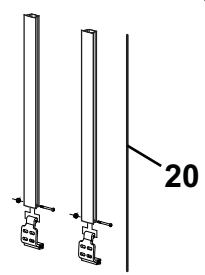

**TRAVEL'R, ADJUSTABLE PITCH ILLUSTRATED PARTS LIST**

**DETAIL B  
(Idler Head)**

**DETAIL A  
(Motor Head)**

Alumaguard

Uniguard

**Detail C**

**2**

**1**

**19**

**20**

**10**

TravelR503

<b>Item</b>	<b>Part Number</b>	<b>Description</b>	<b>Notes</b>
1	Contact Carefree for order information	1/2 Set Hardware, Arm Assy, Motorized, RH	
2		1/2 Set Hardware, Arm Assy, Idler, LH	
3	R001094XXX	Top Mounting Bracket	Used w/ Aftermarket Only
4	R019319XXX	Quick Mount Bracket Kit (includes 4 brackets and hardware)	
5a	R019284-005	Fascia w/ external stop pin, White	qty 2 4
	R019284-006	Fascia w/ external stop pin, Black	qty 2 4
5b	R019678-005	Fascia w/o stop, White	qty 2 4
	R019678-006	Fascia w/o stop, Black	qty 2 4
6	R001252	Gas Shock	
7	R001576	Shock Hardware Kit	
8	R001326XXX	Kit, Motor Assy	
9	R001328XXX	Kit, Motor Cover	
10	R060414-006	Cable, Motor	
11	R001327XXX	Kit, Idler Assy	2
12	R001329XXX	Kit, Idler Cover	2
13	19xx00	Roller Tube, 3-slot	3 1/2" Dia
14		Canopy	Refer to Canopy Order Form
15	20xxx36XXX	Alumaguard Assembly Only	
16	R001246XXX-xxx	Uniguard (includes 4.25" soft connect)	
	R001246XXX-xxxT	Uniguard (includes 5.25" soft connect)	
17	R001247XXX-xxx	Soft Connect	4.25" Wide
	R001247XXX-xxxT	Soft Connect	5.25" Wide set of two
18	R00928	Tractioner	
19	R001605	Switch Kit	3
20	R014634-025	Extension Kit	White
	<i>The following parts are not shown</i>		
21	R014492-251	Hardware Pack, w/Top Bracket	White
22	R014492-JV1	Hardware Pack, w/Top Bracket	Black

- Notes:
1. XXX = Color; xxx= Length in inches.
  2. Head cover kits include one front cover, one rear cover and screws.
  3. Switch kit includes switch, faceplates, screws and connector. Kit replaces all previous single switch kits.
  4. Fascia kits include two fascia plates and screws.