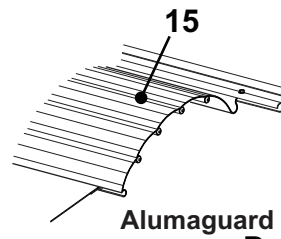

**TRAVEL'R, ADJUSTABLE PITCH ILLUSTRATED PARTS LIST**

**DETAIL B  
(Idler Head)**

**DETAIL A  
(Motor Head)**

Alumaguard

Uniguard

**Detail C**

**2**

**1**

**19**

**20**

**10**

TravelR503

<b>Item</b>	<b>Part Number</b>	<b>Description</b>	<b>Notes</b>
1	Contact Carefree for order information	1/2 Set Hardware, Arm Assy, Motorized, RH	
2		1/2 Set Hardware, Arm Assy, Idler, LH	
3	R001094XXX	Top Mounting Bracket	Used w/ Aftermarket Only
4	R019319XXX	Quick Mount Bracket Kit (includes 4 brackets and hardware)	
5a	R019284-005	Fascia w/ external stop pin, White	qty 2 4
	R019284-006	Fascia w/ external stop pin, Black	qty 2 4
5b	R019678-005	Fascia w/o stop, White	qty 2 4
	R019678-006	Fascia w/o stop, Black	qty 2 4
6	R001252	Gas Shock	
7	R001576	Shock Hardware Kit	
8	R001326XXX	Kit, Motor Assy	
9	R001328XXX	Kit, Motor Cover	
10	R060414-006	Cable, Motor	
11	R001327XXX	Kit, Idler Assy	2
12	R001329XXX	Kit, Idler Cover	2
13	19xx00	Roller Tube, 3-slot	3 1/2" Dia
14		Canopy	Refer to Canopy Order Form
15	20xxx36XXX	Alumaguard Assembly Only	
16	R001246XXX-xxx	Uniguard (includes 4.25" soft connect)	
	R001246XXX-xxxT	Uniguard (includes 5.25" soft connect)	
17	R001247XXX-xxx	Soft Connect	4.25" Wide
	R001247XXX-xxxT	Soft Connect	5.25" Wide set of two
18	R00928	Tractioner	
19	R001605	Switch Kit	3
20	R014634-025	Extension Kit	White
	<i>The following parts are not shown</i>		
21	R014492-251	Hardware Pack, w/Top Bracket	White
22	R014492-JV1	Hardware Pack, w/Top Bracket	Black

- Notes:
1. XXX = Color; xxx= Length in inches.
  2. Head cover kits include one front cover, one rear cover and screws.
  3. Switch kit includes switch, faceplates, screws and connector. Kit replaces all previous single switch kits.
  4. Fascia kits include two fascia plates and screws.