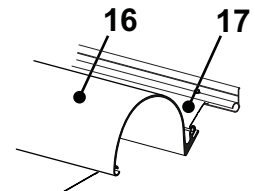

**TRAVEL'R, ADJUSTABLE PITCH ILLUSTRATED PARTS LIST**

**DETAIL B  
(Idler Head)**

**DETAIL A  
(Motor Head)**

Alumaguard

Uniguard

**Detail C**

**2**

**1**

**19**

**20**

**10**

TravelR503

<b>Item</b>	<b>Part Number</b>	<b>Description</b>	<b>Notes</b>
1	Contact Carefree for order information	1/2 Set Hardware, Arm Assy, Motorized, RH	
2		1/2 Set Hardware, Arm Assy, Idler, LH	
3	R001094XXX	Top Mounting Bracket	Used w/ Aftermarket Only
4	R019319XXX	Quick Mount Bracket Kit (includes 4 brackets and hardware)	
5a	R019284-005	Fascia w/ external stop pin, White	qty 2 4
	R019284-006	Fascia w/ external stop pin, Black	qty 2 4
5b	R019678-005	Fascia w/o stop, White	qty 2 4
	R019678-006	Fascia w/o stop, Black	qty 2 4
6	R001252	Gas Shock	
7	R001576	Shock Hardware Kit	
8	R001326XXX	Kit, Motor Assy	
9	R001328XXX	Kit, Motor Cover	
10	R060414-006	Cable, Motor	
11	R001327XXX	Kit, Idler Assy	2
12	R001329XXX	Kit, Idler Cover	2
13	19xx00	Roller Tube, 3-slot	3 1/2" Dia
14		Canopy	Refer to Canopy Order Form
15	20xxx36XXX	Alumaguard Assembly Only	
16	R001246XXX-xxx	Uniguard (includes 4.25" soft connect)	
	R001246XXX-xxxT	Uniguard (includes 5.25" soft connect)	
17	R001247XXX-xxx	Soft Connect	4.25" Wide
	R001247XXX-xxxT	Soft Connect	5.25" Wide set of two
18	R00928	Tractioner	
19	R001605	Switch Kit	3
20	R014634-025	Extension Kit	White
	<i>The following parts are not shown</i>		
21	R014492-251	Hardware Pack, w/Top Bracket	White
22	R014492-JV1	Hardware Pack, w/Top Bracket	Black

- Notes:
1. XXX = Color; xxx= Length in inches.
  2. Head cover kits include one front cover, one rear cover and screws.
  3. Switch kit includes switch, faceplates, screws and connector. Kit replaces all previous single switch kits.
  4. Fascia kits include two fascia plates and screws.