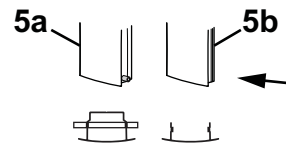

**TRAVEL'R, ADJUSTABLE PITCH ILLUSTRATED PARTS LIST**

**DETAIL B  
(Idler Head)**

**DETAIL A  
(Motor Head)**

Alumaguard

Uniguard

**Detail C**

**2**

**1**

**19**

**20**

**10**

TravelR503

<b>Item</b>	<b>Part Number</b>	<b>Description</b>	<b>Notes</b>
1	Contact Carefree for order information	1/2 Set Hardware, Arm Assy, Motorized, RH	
2		1/2 Set Hardware, Arm Assy, Idler, LH	
3	R001094XXX	Top Mounting Bracket	Used w/ Aftermarket Only
4	R019319XXX	Quick Mount Bracket Kit (includes 4 brackets and hardware)	
5a	R019284-005	Fascia w/ external stop pin, White	qty 2 4
	R019284-006	Fascia w/ external stop pin, Black	qty 2 4
5b	R019678-005	Fascia w/o stop, White	qty 2 4
	R019678-006	Fascia w/o stop, Black	qty 2 4
6	R001252	Gas Shock	
7	R001576	Shock Hardware Kit	
8	R001326XXX	Kit, Motor Assy	
9	R001328XXX	Kit, Motor Cover	
10	R060414-006	Cable, Motor	
11	R001327XXX	Kit, Idler Assy	2
12	R001329XXX	Kit, Idler Cover	2
13	19xx00	Roller Tube, 3-slot	3 1/2" Dia
14		Canopy	Refer to Canopy Order Form
15	20xxx36XXX	Alumaguard Assembly Only	
16	R001246XXX-xxx	Uniguard (includes 4.25" soft connect)	
	R001246XXX-xxxT	Uniguard (includes 5.25" soft connect)	
17	R001247XXX-xxx	Soft Connect	4.25" Wide
	R001247XXX-xxxT	Soft Connect	5.25" Wide set of two
18	R00928	Tractioner	
19	R001605	Switch Kit	3
20	R014634-025	Extension Kit	White
	<i>The following parts are not shown</i>		
21	R014492-251	Hardware Pack, w/Top Bracket	White
22	R014492-JV1	Hardware Pack, w/Top Bracket	Black

- Notes:
1. XXX = Color; xxx= Length in inches.
  2. Head cover kits include one front cover, one rear cover and screws.
  3. Switch kit includes switch, faceplates, screws and connector. Kit replaces all previous single switch kits.
  4. Fascia kits include two fascia plates and screws.