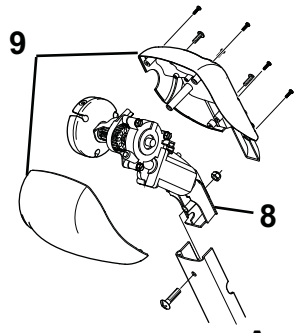

**TRAVEL'R, ADJUSTABLE PITCH ILLUSTRATED PARTS LIST**

**DETAIL B  
(Idler Head)**

**DETAIL A  
(Motor Head)**

Alumaguard

Uniguard

**Detail C**

**2**

**1**

**19**

**20**

**10**

TravelR503

<b>Item</b>	<b>Part Number</b>	<b>Description</b>	<b>Notes</b>
1	Contact Carefree for order information	1/2 Set Hardware, Arm Assy, Motorized, RH	
2		1/2 Set Hardware, Arm Assy, Idler, LH	
3	R001094XXX	Top Mounting Bracket	Used w/ Aftermarket Only
4	R019319XXX	Quick Mount Bracket Kit (includes 4 brackets and hardware)	
5a	R019284-005	Fascia w/ external stop pin, White	qty 2 4
	R019284-006	Fascia w/ external stop pin, Black	qty 2 4
5b	R019678-005	Fascia w/o stop, White	qty 2 4
	R019678-006	Fascia w/o stop, Black	qty 2 4
6	R001252	Gas Shock	
7	R001576	Shock Hardware Kit	
8	R001326XXX	Kit, Motor Assy	
9	R001328XXX	Kit, Motor Cover	
10	R060414-006	Cable, Motor	
11	R001327XXX	Kit, Idler Assy	2
12	R001329XXX	Kit, Idler Cover	2
13	19xx00	Roller Tube, 3-slot	3 1/2" Dia
14		Canopy	Refer to Canopy Order Form
15	20xxx36XXX	Alumaguard Assembly Only	
16	R001246XXX-xxx	Uniguard (includes 4.25" soft connect)	
	R001246XXX-xxxT	Uniguard (includes 5.25" soft connect)	
17	R001247XXX-xxx	Soft Connect	4.25" Wide
	R001247XXX-xxxT	Soft Connect	5.25" Wide set of two
18	R00928	Tractioner	
19	R001605	Switch Kit	3
20	R014634-025	Extension Kit	White
	<i>The following parts are not shown</i>		
21	R014492-251	Hardware Pack, w/Top Bracket	White
22	R014492-JV1	Hardware Pack, w/Top Bracket	Black

- Notes:
1. XXX = Color; xxx= Length in inches.
  2. Head cover kits include one front cover, one rear cover and screws.
  3. Switch kit includes switch, faceplates, screws and connector. Kit replaces all previous single switch kits.
  4. Fascia kits include two fascia plates and screws.