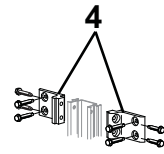

**TRAVEL'R, ADJUSTABLE PITCH ILLUSTRATED PARTS LIST**

**DETAIL B  
(Idler Head)**

**DETAIL A  
(Motor Head)**

Alumaguard

Uniguard

**Detail C**

**2**

**1**

**19**

**20**

**10**

TravelR503

<b>Item</b>	<b>Part Number</b>	<b>Description</b>	<b>Notes</b>
1	Contact Carefree for order information	1/2 Set Hardware, Arm Assy, Motorized, RH	
2		1/2 Set Hardware, Arm Assy, Idler, LH	
3	R001094XXX	Top Mounting Bracket	Used w/ Aftermarket Only
4	R019319XXX	Quick Mount Bracket Kit (includes 4 brackets and hardware)	
5a	R019284-005	Fascia w/ external stop pin, White	qty 2 4
	R019284-006	Fascia w/ external stop pin, Black	qty 2 4
5b	R019678-005	Fascia w/o stop, White	qty 2 4
	R019678-006	Fascia w/o stop, Black	qty 2 4
6	R001252	Gas Shock	
7	R001576	Shock Hardware Kit	
8	R001326XXX	Kit, Motor Assy	
9	R001328XXX	Kit, Motor Cover	
10	R060414-006	Cable, Motor	
11	R001327XXX	Kit, Idler Assy	2
12	R001329XXX	Kit, Idler Cover	2
13	19xx00	Roller Tube, 3-slot	3 1/2" Dia
14		Canopy	Refer to Canopy Order Form
15	20xxx36XXX	Alumaguard Assembly Only	
16	R001246XXX-xxx	Uniguard (includes 4.25" soft connect)	
	R001246XXX-xxxT	Uniguard (includes 5.25" soft connect)	
17	R001247XXX-xxx	Soft Connect	4.25" Wide
	R001247XXX-xxxT	Soft Connect	5.25" Wide set of two
18	R00928	Tractioner	
19	R001605	Switch Kit	3
20	R014634-025	Extension Kit	White
	<i>The following parts are not shown</i>		
21	R014492-251	Hardware Pack, w/Top Bracket	White
22	R014492-JV1	Hardware Pack, w/Top Bracket	Black

- Notes:
1. XXX = Color; xxx= Length in inches.
  2. Head cover kits include one front cover, one rear cover and screws.
  3. Switch kit includes switch, faceplates, screws and connector. Kit replaces all previous single switch kits.
  4. Fascia kits include two fascia plates and screws.