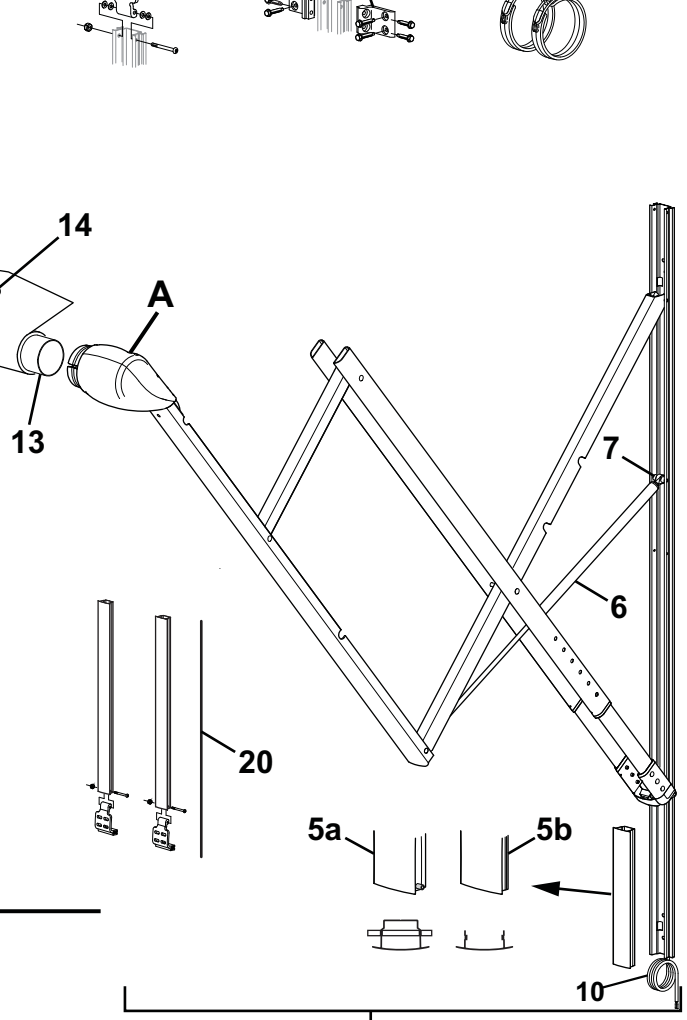

**TRAVEL'R, ADJUSTABLE PITCH ILLUSTRATED PARTS LIST**

**DETAIL B  
(Idler Head)**

**DETAIL A  
(Motor Head)**

Alumaguard

Uniguard

**Detail C**

**2**

**1**

**19**

**20**

**10**

TravelR503

<b>Item</b>	<b>Part Number</b>	<b>Description</b>	<b>Notes</b>
1	Contact Carefree for order information	1/2 Set Hardware, Arm Assy, Motorized, RH	
2		1/2 Set Hardware, Arm Assy, Idler, LH	
3	R001094XXX	Top Mounting Bracket	Used w/ Aftermarket Only
4	R019319XXX	Quick Mount Bracket Kit (includes 4 brackets and hardware)	
5a	R019284-005	Fascia w/ external stop pin, White	qty 2 4
	R019284-006	Fascia w/ external stop pin, Black	qty 2 4
5b	R019678-005	Fascia w/o stop, White	qty 2 4
	R019678-006	Fascia w/o stop, Black	qty 2 4
6	R001252	Gas Shock	
7	R001576	Shock Hardware Kit	
8	R001326XXX	Kit, Motor Assy	
9	R001328XXX	Kit, Motor Cover	
10	R060414-006	Cable, Motor	
11	R001327XXX	Kit, Idler Assy	2
12	R001329XXX	Kit, Idler Cover	2
13	19xx00	Roller Tube, 3-slot	3 1/2" Dia
14		Canopy	Refer to Canopy Order Form
15	20xxx36XXX	Alumaguard Assembly Only	
16	R001246XXX-xxx	Uniguard (includes 4.25" soft connect)	
	R001246XXX-xxxT	Uniguard (includes 5.25" soft connect)	
17	R001247XXX-xxx	Soft Connect	4.25" Wide
	R001247XXX-xxxT	Soft Connect	5.25" Wide set of two
18	R00928	Tractioner	
19	R001605	Switch Kit	3
20	R014634-025	Extension Kit	White
	<i>The following parts are not shown</i>		
21	R014492-251	Hardware Pack, w/Top Bracket	White
22	R014492-JV1	Hardware Pack, w/Top Bracket	Black

- Notes:
1. XXX = Color; xxx= Length in inches.
  2. Head cover kits include one front cover, one rear cover and screws.
  3. Switch kit includes switch, faceplates, screws and connector. Kit replaces all previous single switch kits.
  4. Fascia kits include two fascia plates and screws.