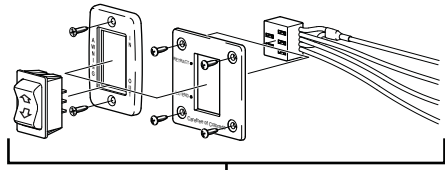

**TRAVEL'R, ADJUSTABLE PITCH ILLUSTRATED PARTS LIST**

**DETAIL B  
(Idler Head)**

**DETAIL A  
(Motor Head)**

Alumaguard

Uniguard

**Detail C**

**2**

**1**

**19**

**20**

**10**

TravelR503

<b>Item</b>	<b>Part Number</b>	<b>Description</b>	<b>Notes</b>
1	Contact Carefree for order information	1/2 Set Hardware, Arm Assy, Motorized, RH	
2		1/2 Set Hardware, Arm Assy, Idler, LH	
3	R001094XXX	Top Mounting Bracket	Used w/ Aftermarket Only
4	R019319XXX	Quick Mount Bracket Kit (includes 4 brackets and hardware)	
5a	R019284-005	Fascia w/ external stop pin, White	qty 2 4
	R019284-006	Fascia w/ external stop pin, Black	qty 2 4
5b	R019678-005	Fascia w/o stop, White	qty 2 4
	R019678-006	Fascia w/o stop, Black	qty 2 4
6	R001252	Gas Shock	
7	R001576	Shock Hardware Kit	
8	R001326XXX	Kit, Motor Assy	
9	R001328XXX	Kit, Motor Cover	
10	R060414-006	Cable, Motor	
11	R001327XXX	Kit, Idler Assy	2
12	R001329XXX	Kit, Idler Cover	2
13	19xx00	Roller Tube, 3-slot	3 1/2" Dia
14		Canopy	Refer to Canopy Order Form
15	20xxx36XXX	Alumaguard Assembly Only	
16	R001246XXX-xxx	Uniguard (includes 4.25" soft connect)	
	R001246XXX-xxxT	Uniguard (includes 5.25" soft connect)	
17	R001247XXX-xxx	Soft Connect	4.25" Wide
	R001247XXX-xxxT	Soft Connect	5.25" Wide set of two
18	R00928	Tractioner	
19	R001605	Switch Kit	3
20	R014634-025	Extension Kit	White
	<i>The following parts are not shown</i>		
21	R014492-251	Hardware Pack, w/Top Bracket	White
22	R014492-JV1	Hardware Pack, w/Top Bracket	Black

- Notes:
1. XXX = Color; xxx= Length in inches.
  2. Head cover kits include one front cover, one rear cover and screws.
  3. Switch kit includes switch, faceplates, screws and connector. Kit replaces all previous single switch kits.
  4. Fascia kits include two fascia plates and screws.