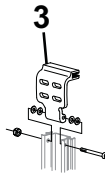

**TRAVEL'R, ADJUSTABLE PITCH ILLUSTRATED PARTS LIST**

**DETAIL B  
(Idler Head)**

**DETAIL A  
(Motor Head)**

Alumaguard

Uniguard

**Detail C**

**2**

**1**

**19**

**20**

**10**

TravelR503

<b>Item</b>	<b>Part Number</b>	<b>Description</b>	<b>Notes</b>
1	Contact Carefree for order information	1/2 Set Hardware, Arm Assy, Motorized, RH	
2		1/2 Set Hardware, Arm Assy, Idler, LH	
3	R001094XXX	Top Mounting Bracket	Used w/ Aftermarket Only
4	R019319XXX	Quick Mount Bracket Kit (includes 4 brackets and hardware)	
5a	R019284-005	Fascia w/ external stop pin, White	qty 2 4
	R019284-006	Fascia w/ external stop pin, Black	qty 2 4
5b	R019678-005	Fascia w/o stop, White	qty 2 4
	R019678-006	Fascia w/o stop, Black	qty 2 4
6	R001252	Gas Shock	
7	R001576	Shock Hardware Kit	
8	R001326XXX	Kit, Motor Assy	
9	R001328XXX	Kit, Motor Cover	
10	R060414-006	Cable, Motor	
11	R001327XXX	Kit, Idler Assy	2
12	R001329XXX	Kit, Idler Cover	2
13	19xx00	Roller Tube, 3-slot	3 1/2" Dia
14		Canopy	Refer to Canopy Order Form
15	20xxx36XXX	Alumaguard Assembly Only	
16	R001246XXX-xxx	Uniguard (includes 4.25" soft connect)	
	R001246XXX-xxxT	Uniguard (includes 5.25" soft connect)	
17	R001247XXX-xxx	Soft Connect	4.25" Wide
	R001247XXX-xxxT	Soft Connect	5.25" Wide set of two
18	R00928	Tractioner	
19	R001605	Switch Kit	3
20	R014634-025	Extension Kit	White
	<i>The following parts are not shown</i>		
21	R014492-251	Hardware Pack, w/Top Bracket	White
22	R014492-JV1	Hardware Pack, w/Top Bracket	Black

- Notes:
1. XXX = Color; xxx= Length in inches.
  2. Head cover kits include one front cover, one rear cover and screws.
  3. Switch kit includes switch, faceplates, screws and connector. Kit replaces all previous single switch kits.
  4. Fascia kits include two fascia plates and screws.