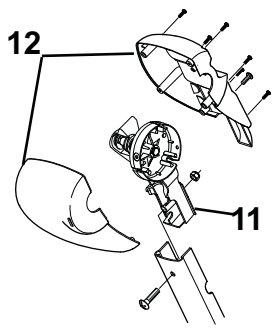

**TRAVEL'R, ADJUSTABLE PITCH ILLUSTRATED PARTS LIST**

**DETAIL B  
(Idler Head)**

**DETAIL A  
(Motor Head)**

Alumaguard

Uniguard

**Detail C**

**2**

**1**

**19**

**20**

**10**

TravelR503

<b>Item</b>	<b>Part Number</b>	<b>Description</b>	<b>Notes</b>
1	Contact Carefree for order information	1/2 Set Hardware, Arm Assy, Motorized, RH	
2		1/2 Set Hardware, Arm Assy, Idler, LH	
3	R001094XXX	Top Mounting Bracket	Used w/ Aftermarket Only
4	R019319XXX	Quick Mount Bracket Kit (includes 4 brackets and hardware)	
5a	R019284-005	Fascia w/ external stop pin, White	qty 2 4
	R019284-006	Fascia w/ external stop pin, Black	qty 2 4
5b	R019678-005	Fascia w/o stop, White	qty 2 4
	R019678-006	Fascia w/o stop, Black	qty 2 4
6	R001252	Gas Shock	
7	R001576	Shock Hardware Kit	
8	R001326XXX	Kit, Motor Assy	
9	R001328XXX	Kit, Motor Cover	
10	R060414-006	Cable, Motor	
11	R001327XXX	Kit, Idler Assy	2
12	R001329XXX	Kit, Idler Cover	2
13	19xx00	Roller Tube, 3-slot	3 1/2" Dia
14		Canopy	Refer to Canopy Order Form
15	20xxx36XXX	Alumaguard Assembly Only	
16	R001246XXX-xxx	Uniguard (includes 4.25" soft connect)	
	R001246XXX-xxxT	Uniguard (includes 5.25" soft connect)	
17	R001247XXX-xxx	Soft Connect	4.25" Wide
	R001247XXX-xxxT	Soft Connect	5.25" Wide set of two
18	R00928	Tractioner	
19	R001605	Switch Kit	3
20	R014634-025	Extension Kit	White
	<i>The following parts are not shown</i>		
21	R014492-251	Hardware Pack, w/Top Bracket	White
22	R014492-JV1	Hardware Pack, w/Top Bracket	Black

- Notes:
1. XXX = Color; xxx= Length in inches.
  2. Head cover kits include one front cover, one rear cover and screws.
  3. Switch kit includes switch, faceplates, screws and connector. Kit replaces all previous single switch kits.
  4. Fascia kits include two fascia plates and screws.