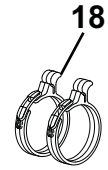

**TRAVEL'R, ADJUSTABLE PITCH ILLUSTRATED PARTS LIST**

**DETAIL B  
(Idler Head)**

**DETAIL A  
(Motor Head)**

Alumaguard

Uniguard

**Detail C**

**2**

**1**

**19**

**20**

**10**

TravelR503

<b>Item</b>	<b>Part Number</b>	<b>Description</b>	<b>Notes</b>
1	Contact Carefree for order information	1/2 Set Hardware, Arm Assy, Motorized, RH	
2		1/2 Set Hardware, Arm Assy, Idler, LH	
3	R001094XXX	Top Mounting Bracket	Used w/ Aftermarket Only
4	R019319XXX	Quick Mount Bracket Kit (includes 4 brackets and hardware)	
5a	R019284-005	Fascia w/ external stop pin, White	qty 2 4
	R019284-006	Fascia w/ external stop pin, Black	qty 2 4
5b	R019678-005	Fascia w/o stop, White	qty 2 4
	R019678-006	Fascia w/o stop, Black	qty 2 4
6	R001252	Gas Shock	
7	R001576	Shock Hardware Kit	
8	R001326XXX	Kit, Motor Assy	
9	R001328XXX	Kit, Motor Cover	
10	R060414-006	Cable, Motor	
11	R001327XXX	Kit, Idler Assy	2
12	R001329XXX	Kit, Idler Cover	2
13	19xx00	Roller Tube, 3-slot	3 1/2" Dia
14		Canopy	Refer to Canopy Order Form
15	20xxx36XXX	Alumaguard Assembly Only	
16	R001246XXX-xxx	Uniguard (includes 4.25" soft connect)	
	R001246XXX-xxxT	Uniguard (includes 5.25" soft connect)	
17	R001247XXX-xxx	Soft Connect	4.25" Wide
	R001247XXX-xxxT	Soft Connect	5.25" Wide set of two
18	R00928	Tractioner	
19	R001605	Switch Kit	3
20	R014634-025	Extension Kit	White
	<i>The following parts are not shown</i>		
21	R014492-251	Hardware Pack, w/Top Bracket	White
22	R014492-JV1	Hardware Pack, w/Top Bracket	Black

- Notes:
1. XXX = Color; xxx= Length in inches.
  2. Head cover kits include one front cover, one rear cover and screws.
  3. Switch kit includes switch, faceplates, screws and connector. Kit replaces all previous single switch kits.
  4. Fascia kits include two fascia plates and screws.