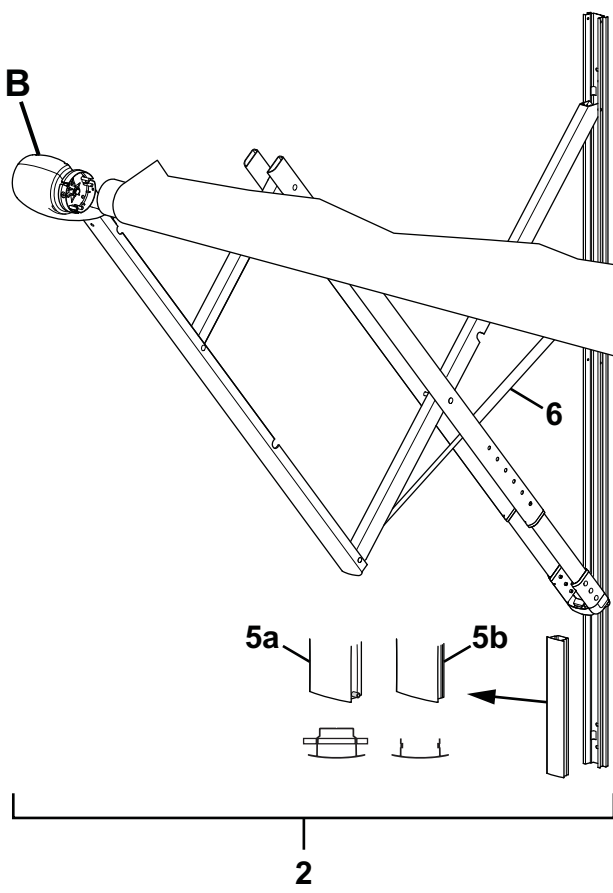

**TRAVEL'R, ADJUSTABLE PITCH ILLUSTRATED PARTS LIST**

**DETAIL B  
(Idler Head)**

**DETAIL A  
(Motor Head)**

Alumaguard

Uniguard

**Detail C**

**2**

**1**

**19**

**20**

**10**

TravelR503

<b>Item</b>	<b>Part Number</b>	<b>Description</b>	<b>Notes</b>
1	Contact Carefree for order information	1/2 Set Hardware, Arm Assy, Motorized, RH	
2		1/2 Set Hardware, Arm Assy, Idler, LH	
3	R001094XXX	Top Mounting Bracket	Used w/ Aftermarket Only
4	R019319XXX	Quick Mount Bracket Kit (includes 4 brackets and hardware)	
5a	R019284-005	Fascia w/ external stop pin, White	qty 2 4
	R019284-006	Fascia w/ external stop pin, Black	qty 2 4
5b	R019678-005	Fascia w/o stop, White	qty 2 4
	R019678-006	Fascia w/o stop, Black	qty 2 4
6	R001252	Gas Shock	
7	R001576	Shock Hardware Kit	
8	R001326XXX	Kit, Motor Assy	
9	R001328XXX	Kit, Motor Cover	
10	R060414-006	Cable, Motor	
11	R001327XXX	Kit, Idler Assy	2
12	R001329XXX	Kit, Idler Cover	2
13	19xx00	Roller Tube, 3-slot	3 1/2" Dia
14		Canopy	Refer to Canopy Order Form
15	20xxx36XXX	Alumaguard Assembly Only	
16	R001246XXX-xxx	Uniguard (includes 4.25" soft connect)	
	R001246XXX-xxxT	Uniguard (includes 5.25" soft connect)	
17	R001247XXX-xxx	Soft Connect	4.25" Wide
	R001247XXX-xxxT	Soft Connect	5.25" Wide set of two
18	R00928	Tractioner	
19	R001605	Switch Kit	3
20	R014634-025	Extension Kit	White
	<i>The following parts are not shown</i>		
21	R014492-251	Hardware Pack, w/Top Bracket	White
22	R014492-JV1	Hardware Pack, w/Top Bracket	Black

- Notes:
1. XXX = Color; xxx= Length in inches.
  2. Head cover kits include one front cover, one rear cover and screws.
  3. Switch kit includes switch, faceplates, screws and connector. Kit replaces all previous single switch kits.
  4. Fascia kits include two fascia plates and screws.