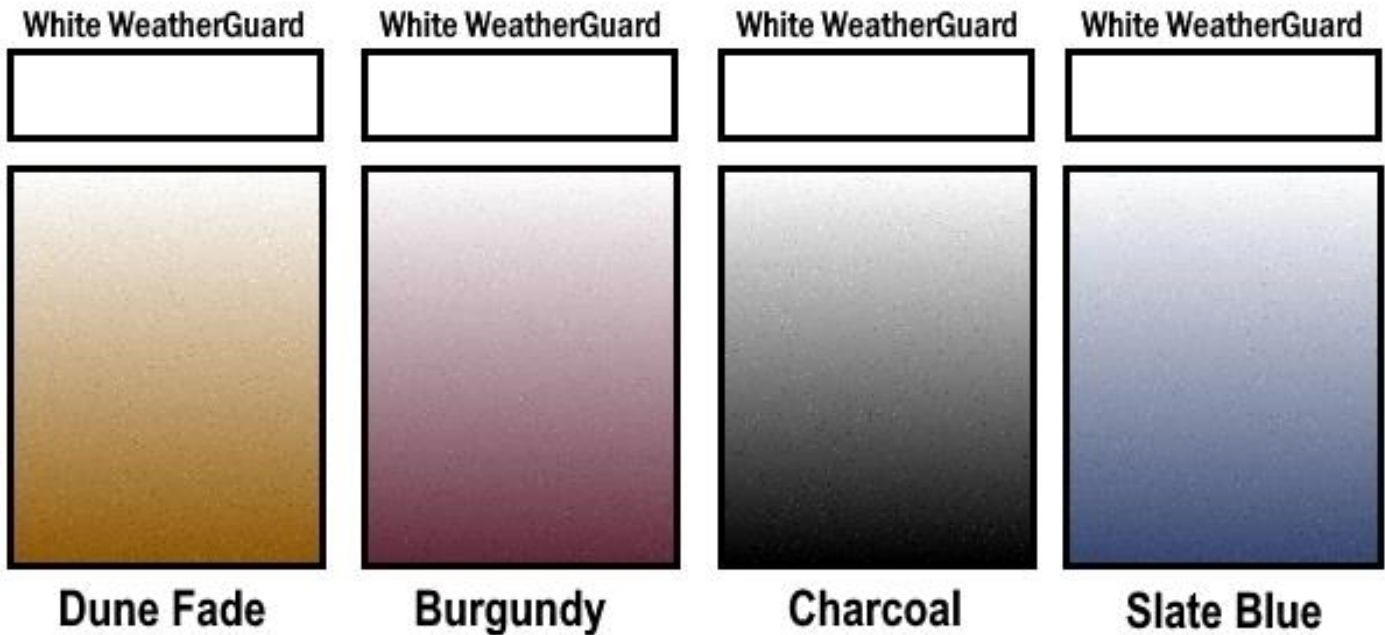

13.5 oz. VINYL FABRIC

Colors for All Awnings

WeatherGuard Color on top, Canopy Color below

FADES

Single-Sided Color
Cool White Under Canopy

Color representations may not be accurate due to monitor display limitations.