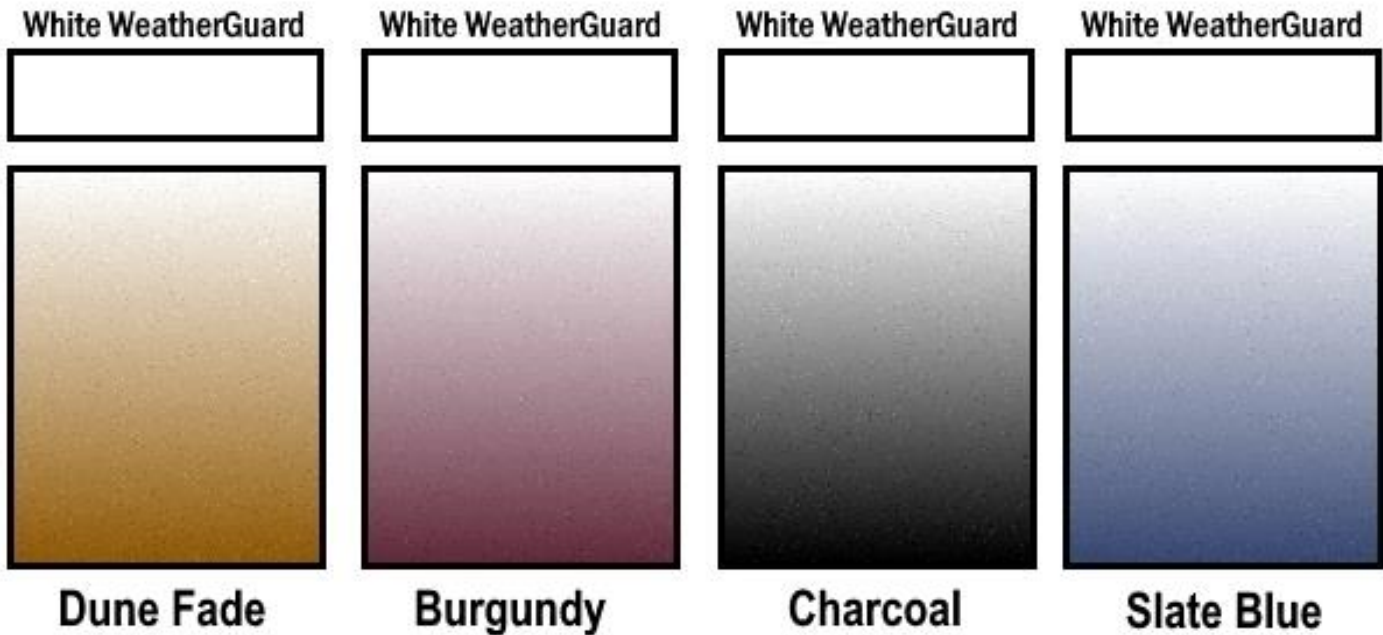

**13.5 oz. VINYL FABRIC**

**Colors for All Awnings**

WeatherGuard Color on top, Canopy Color below

## FADES

**Single-Sided Color  
Cool White Under Canopy**

Color representations may not be accurate due to monitor display limitations.