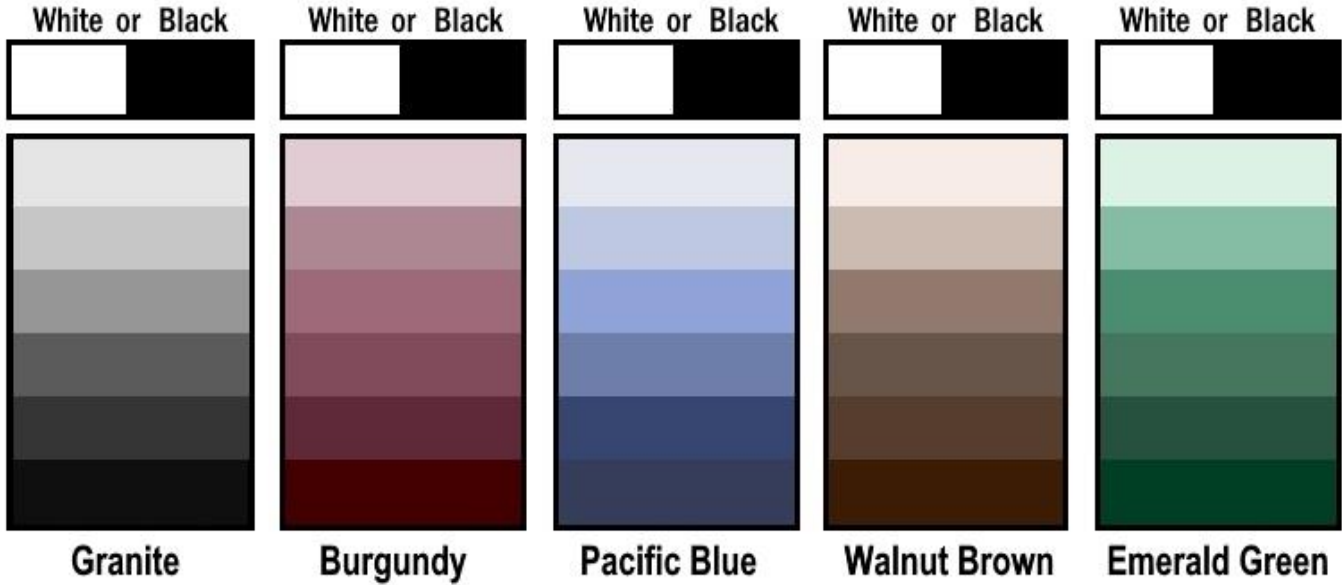

15 oz. VINYL FABRIC Colors for All Awnings

WeatherGuard Color on top, Canopy Color below

STRIPES

Solid White or Checkered Flag

Double-Sided Color All 15 oz. Fabrics

Color representations may not be accurate due to monitor display limitations.