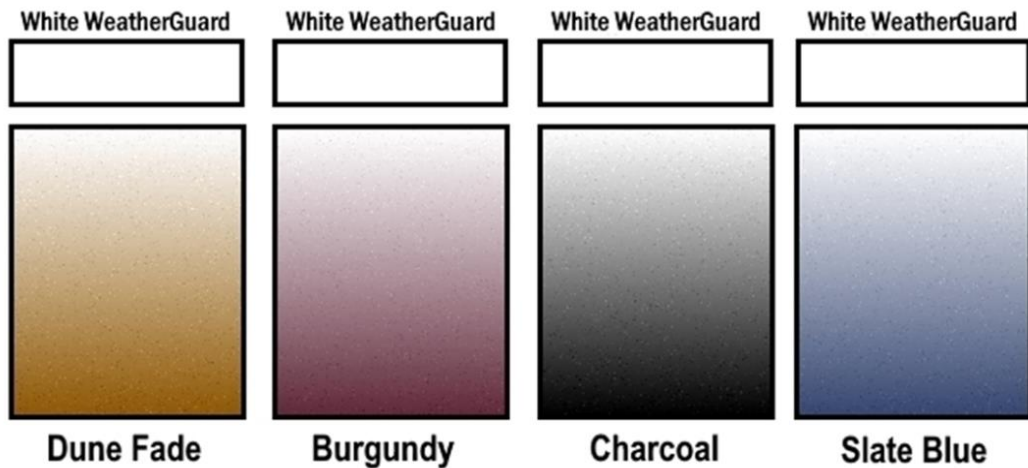

VINYL FABRIC

Colors for All Awnings

WeatherGuard Color on top, Canopy Color below

15 oz. Vinyl STRIPES
Double-Sided Color

15 oz. Vinyl Solid White or Checkered Flag
Double-Sided Color

13.5 oz. Vinyl FADES
Single-Sided Color