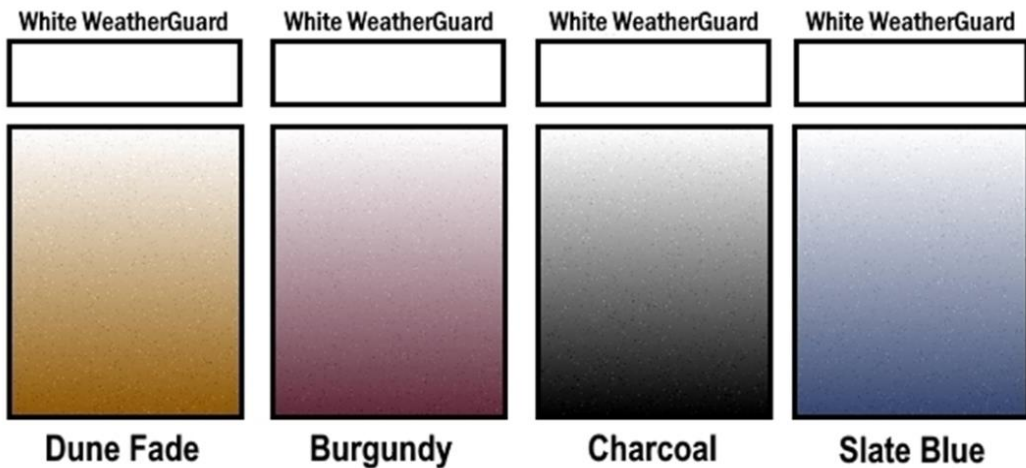

VINYL FABRIC

Colors for All Awnings

WeatherGuard Color on top, Canopy Color below

15 oz. Vinyl STRIPES
Double-Sided Color

15 oz. Vinyl Solid White or Checkered Flag
Double-Sided Color

13.5 oz. Vinyl FADES
Single-Sided Color