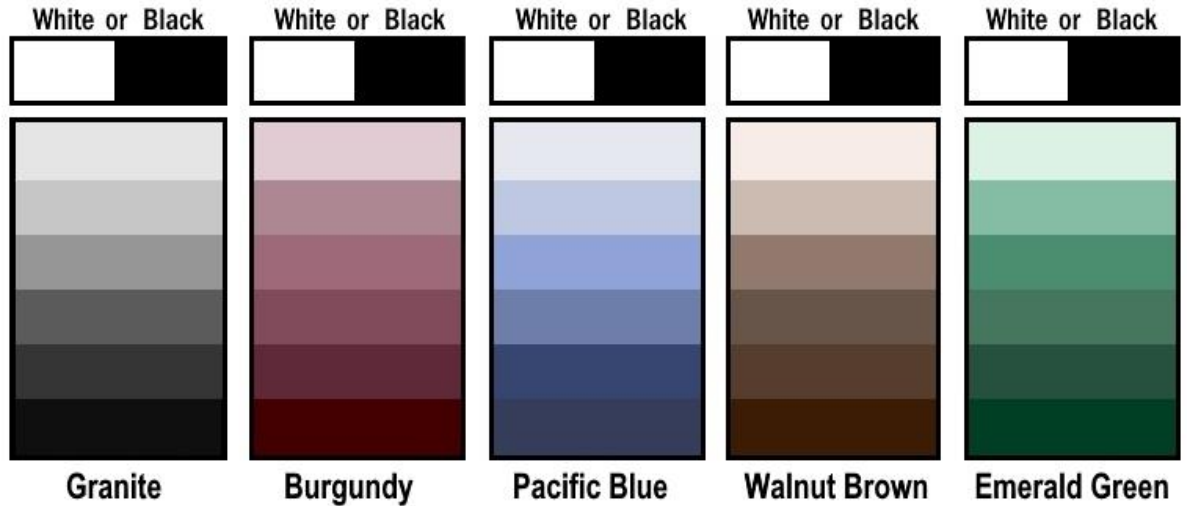

VINYL FABRIC

Colors for All Awnings

WeatherGuard Color on top, Canopy Color below

15 oz. Vinyl STRIPES
Double-Sided Color

15 oz. Vinyl Solid White or Checkered Flag
Double-Sided Color

13.5 oz. Vinyl FADES
Single-Sided Color