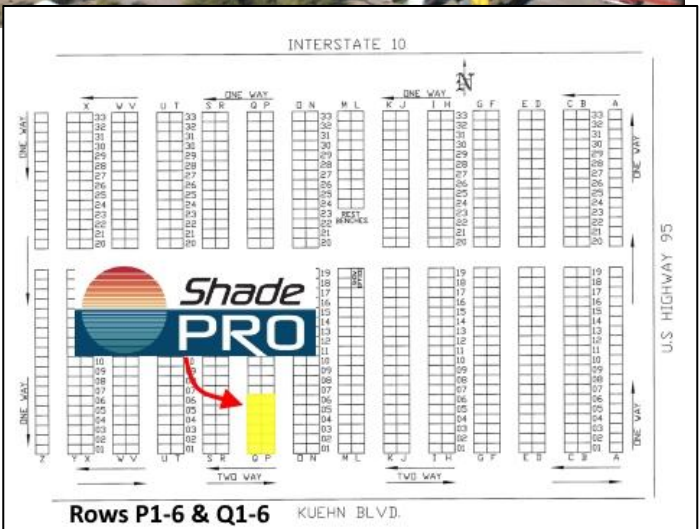

# Quartzsite RV Show – January 18-28, 2018

ShadePro has been proud to attend the annual Quartzsite RV Show for over 25 years. And 2018 promises to be extra special. Located in the Tyson Wells Sell-O-Rama area of the show, Rows P and Q 1-6, you will find many Show Special RV Accessories along with all your favorite ShadePro Awnings and Fabrics! Stop by the tent to see all ShadePro has to offer.