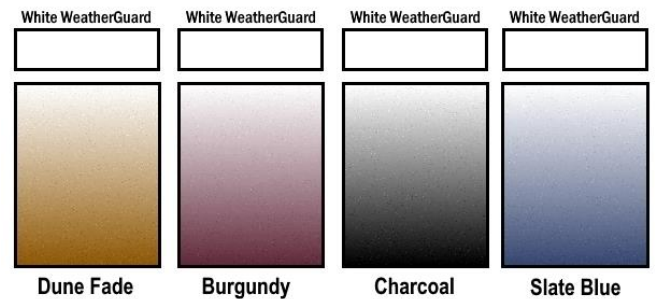

Awning Length

- 10' 11' 12' 13' 14' 15'
 16' 17' 18' 19' 20' 21'

Choose Color at Right →

13.5 oz. Vinyl Fabric Single-Sided Color with
White WeatherGuard

Or
15 oz. Vinyl Fabric Double-Sided Color
Note: Electric Awning additional charge.

2. What Brand of Awning do you have?

- Carefree (See Diag. 1 for finding your Model #)
 A&E by Dometic (See Diag. 2 for finding your Model #)
 Lippert
 Carter
 Faulkner
 Other _____

Your Model # _____

3. Is Your Awning: Manual Electric

4. Does your Awning have a Metal Cover that covers the fabric when the awning is closed?

Yes No If Yes, Please Call Customer Service

Measuring Diagram

13.5 oz. Vinyl Fabric Single-Sided Color with
White WeatherGuard **\$279 INSTALLED**

Custom ACRYLIC Colors for ALL Awnings

More than 150 Custom Acrylic Colors

Custom Solid, Striped and Tweed Patterns Available in Just 72 Hours!
Upcharges Apply