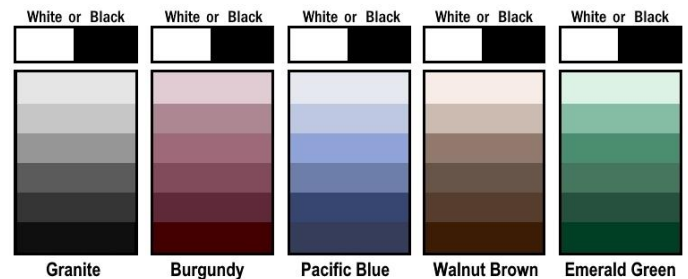

Awning Length

- 10' 11' 12' 13' 14' 15'
 16' 17' 18' 19' 20' 21'

Choose Color at Right →

13.5 oz. Vinyl Fabric Single-Sided Color with
 White WeatherGuard

Or
 15 oz. Vinyl Fabric Double-Sided Color
Note: Electric Awning additional charge.

4. Does your Awning have a Metal Cover that covers the fabric when the awning is closed?

Yes No If Yes, Please Call Customer Service

Measuring Diagram

13.5 oz. Vinyl Fabric Single-Sided Color with
 White WeatherGuard **\$279 INSTALLED**

15 oz. Vinyl Fabric Double-Sided Color with White
 or Black Weatherguard **\$349 INSTALLED**

Interested in Upgrading From Vinyl to Acrylic?

PATIO AWNING REPLACEMENT ORDER FORM ACRYLIC w/Alumiguard

1. Selecting Fabric Size and Color

Custom ACRYLIC Colors for ALL Awnings

More than 150 Custom Acrylic Colors

Custom Solid, Striped and Tweed Patterns Available in Just 72 Hours!
Upcharges Apply