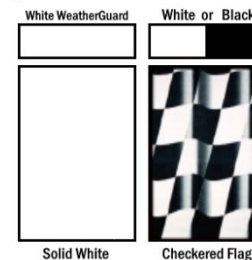

Awning Length

- 10' 11' 12' 13' 14' 15'
 16' 17' 18' 19' 20' 21'

Choose Color at Right →

13.5 oz. Vinyl Fabric Single-Sided Color with
White WeatherGuard

Or
15 oz. Vinyl Fabric Double-Sided Color
Note: Electric Awning additional charge.

4. Does your Awning have a Metal Cover that covers the fabric when the awning is closed?

Yes No If Yes, Please Call Customer Service

Measuring Diagram

13.5 oz. Vinyl Fabric Single-Sided Color with
White WeatherGuard **\$279 INSTALLED**

15 oz. Vinyl Fabric Double-Sided Color with White or Black Weatherguard **\$349 INSTALLED**

Interested in Upgrading From Vinyl to Acrylic?

PATIO AWNING REPLACEMENT ORDER FORM ACRYLIC w/Alumiguard

1. Selecting Fabric Size and Color