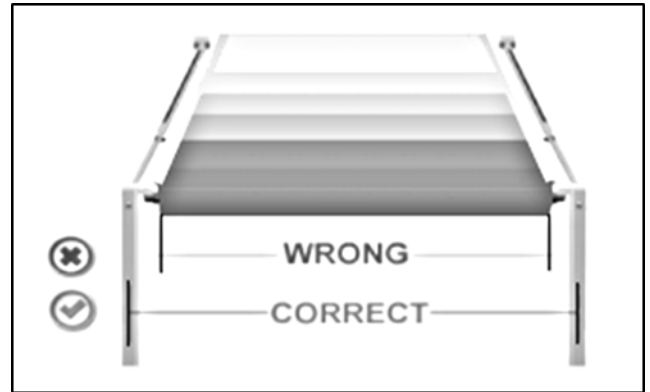

1. Selecting Fabric Size and Color

Choose Size

Measure from center of arm to center of arm →
(See Measuring Diagram - fabric will be 10" shorter than awning measurement, Ex. 12 ft. awning = 11' 2" fabric)

Awning Length

1. ☐ 10'   ☐ 11'   ☐ 12'   ☐ 13'   ☐ 14'   ☐ 15'
   ☐ 16'   ☐ 17'   ☐ 18'   ☐ 19'   ☐ 20'   ☐ 21'

Choose Color at Right →

13.5 oz. Vinyl Fabric Single-Sided Color with
White WeatherGuard

Or
15 oz. Vinyl Fabric Double-Sided Color
Note: Electric Awning additional charge.

2. What Brand of Awning do you have?

1. ☐ Carefree (See Diag. 1 for finding your Model #)
   ☐ A&E by Dometic (See Diag. 2 for finding your Model #)
   ☐ Lippert
   ☐ Carter
   ☐ Faulkner
   ☐ Other _____

Your Model # _____

3. Is Your Awning: ☐ Manual   ☐ Electric

4. Does your Awning have a Metal Cover that covers the fabric when the awning is closed?

☐ Yes   ☐ No   If Yes, Please Call Customer Service

Measuring Diagram