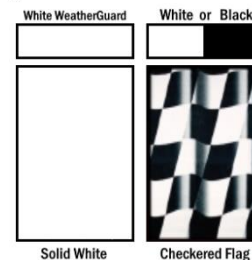

Awning Length

- 10' 11' 12' 13' 14' 15'
 16' 17' 18' 19' 20' 21'

Choose Color at Right →

13.5 oz. Vinyl Fabric Single-Sided Color with
 White WeatherGuard

Or
 15 oz. Vinyl Fabric Double-Sided Color
Note: Electric Awning additional charge.

4. Does your Awning have a Metal Cover that covers the fabric when the awning is closed?

Yes No If Yes, Please Call Customer Service

Measuring Diagram

13.5 oz. Vinyl Fabric Single-Sided Color with
 White WeatherGuard **\$279 INSTALLED**

15 oz. Vinyl Fabric Double-Sided Color with White
 or Black Weatherguard **\$349 INSTALLED**

Interested in Upgrading From Vinyl to Acrylic?

PATIO AWNING REPLACEMENT ORDER FORM ACRYLIC w/Alumiguard

1. Selecting Fabric Size and Color