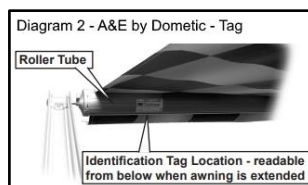

15 oz. Vinyl Fabric Double-Sided Color with White
or Black Weatherguard   **$349 INSTALLED**