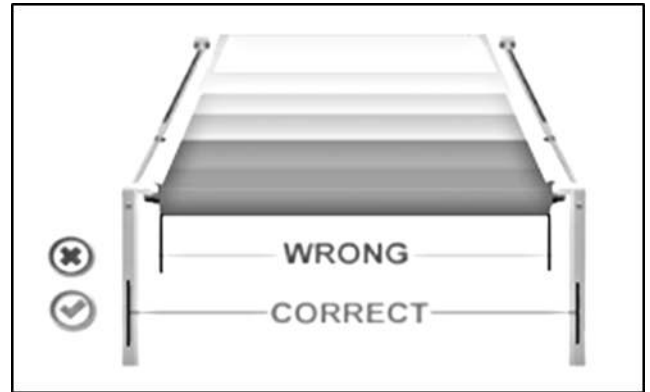

1. Selecting Fabric Size and Color

Choose Size

Measure from center of arm to center of arm →
(See Measuring Diagram - fabric will be 10" shorter than awning measurement, Ex. 12 ft. awning = 11' 2" fabric)

Awning Length

1. ☐ 10'   ☐ 11'   ☐ 12'   ☐ 13'   ☐ 14'   ☐ 15'
   ☐ 16'   ☐ 17'   ☐ 18'   ☐ 19'   ☐ 20'   ☐ 21'

Choose Color at Right →

13.5 oz. Vinyl Fabric Single-Sided Color with
White WeatherGuard

Or
15 oz. Vinyl Fabric Double-Sided Color
Note: Electric Awning additional charge.

2. What Brand of Awning do you have?

1. ☐ Carefree (See Diag. 1 for finding your Model #)
   ☐ A&E by Dometic (See Diag. 2 for finding your Model #)
   ☐ Lippert
   ☐ Carter
   ☐ Faulkner
   ☐ Other _____

Your Model # _____

3. Is Your Awning: ☐ Manual   ☐ Electric

4. Does your Awning have a Metal Cover that covers the fabric when the awning is closed?

☐ Yes   ☐ No   If Yes, Please Call Customer Service

Measuring Diagram