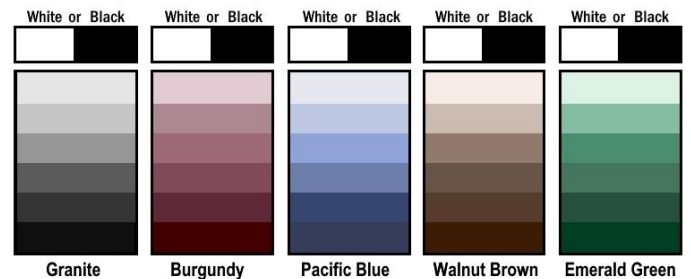

Awning Length

- 10' 11' 12' 13' 14' 15'
 16' 17' 18' 19' 20' 21'

Choose Color at Right →

13.5 oz. Vinyl Fabric Single-Sided Color with
White WeatherGuard

Or
15 oz. Vinyl Fabric Double-Sided Color
Note: Electric Awning additional charge.

4. Does your Awning have a Metal Cover that covers the fabric when the awning is closed?

Yes No If Yes, Please Call Customer Service

Measuring Diagram

13.5 oz. Vinyl Fabric Single-Sided Color with
White WeatherGuard **\$279 INSTALLED**

15 oz. Vinyl Fabric Double-Sided Color with White or Black Weatherguard **\$349 INSTALLED**

Interested in Upgrading From Vinyl to Acrylic?

PATIO AWNING REPLACEMENT ORDER FORM ACRYLIC w/Alumiguard

1. Selecting Fabric Size and Color

Custom ACRYLIC Colors for ALL Awnings

More than 150 Custom Acrylic Colors

Custom Solid, Striped and Tweed Patterns Available in Just 72 Hours!
Upcharges Apply