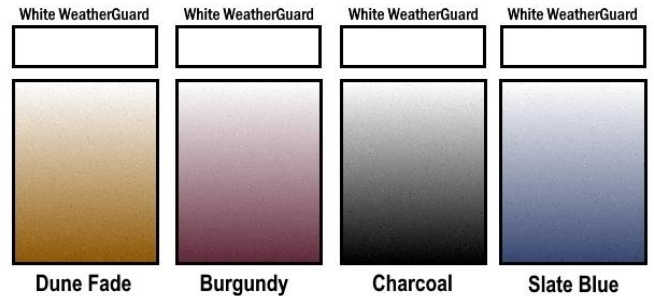

Awning Length

- 10' 11' 12' 13' 14' 15'
 16' 17' 18' 19' 20' 21'

Choose Color at Right →

13.5 oz. Vinyl Fabric Single-Sided Color with
 White WeatherGuard

Or
 15 oz. Vinyl Fabric Double-Sided Color
Note: Electric Awning additional charge.

2. What Brand of Awning do you have?

- Carefree (See Diag. 1 for finding your Model #)
 A&E by Dometic (See Diag. 2 for finding your Model #)
 Lippert
 Carter
 Faulkner
 Other _____

Your Model # _____

3. Is Your Awning: Manual Electric

4. Does your Awning have a Metal Cover that covers the fabric when the awning is closed?

Yes No If Yes, Please Call Customer Service

Measuring Diagram

13.5 oz. Vinyl Fabric Single-Sided Color with
 White WeatherGuard **\$279 INSTALLED**

Custom ACRYLIC Colors for ALL Awnings

More than 150 Custom Acrylic Colors

Custom Solid, Striped and Tweed Patterns Available in Just 72 Hours!
Upcharges Apply